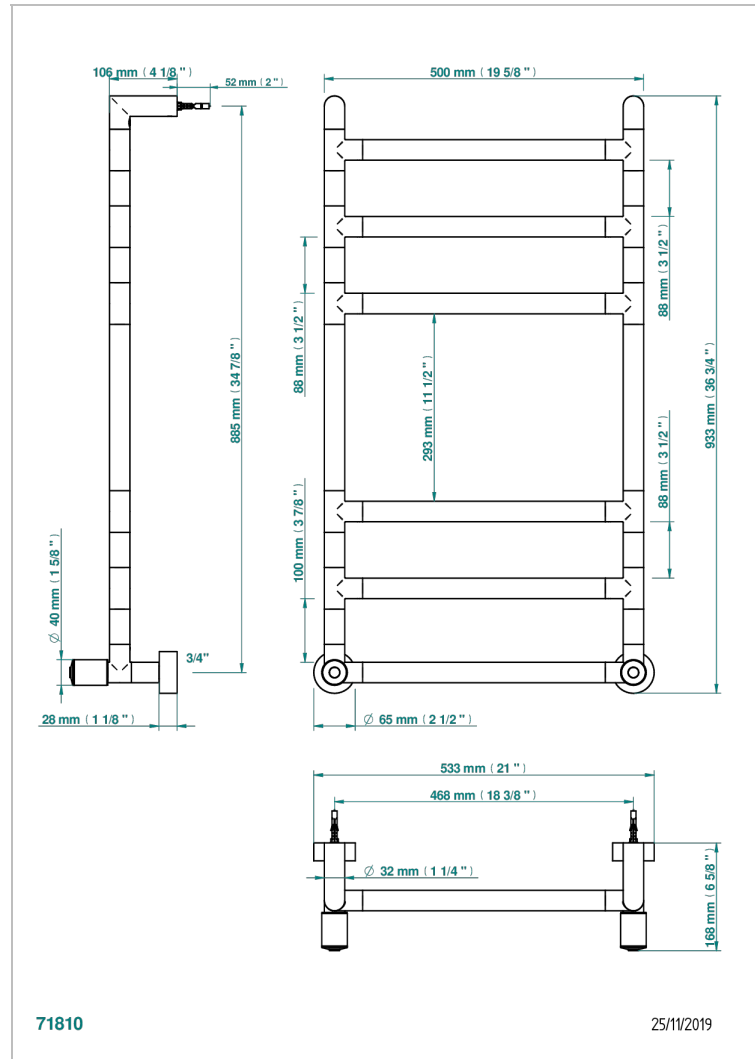

FAUBOURG BLACK PORCELAIN

G2L-TWR6H2

Contemporary round towel warmer, 6 rails, 533 mm x 922 mm, hydronic with 2 stylised handles

THG[®]
PARIS

CHARACTERISTIC

- Faubourg Black Porcelain
- Contemporary round towel warmer, 6 rails, 533 mm x 922 mm, hydronic with 2 stylised handles

TECHNICAL SPECS

- Pression : 0,5 bars < P < 3 bars (recommandée)
- Pressure : 7.25 psi < P < 43.5 psi (advised)
- Température eau maximale conseillée : 60°C
- Maximum water temperature advised: 140°F
- Hauteur minimale au sol (maximum height from the ground) : 60 cm (24")
- Puissance / Power : 88W à Delta T 30