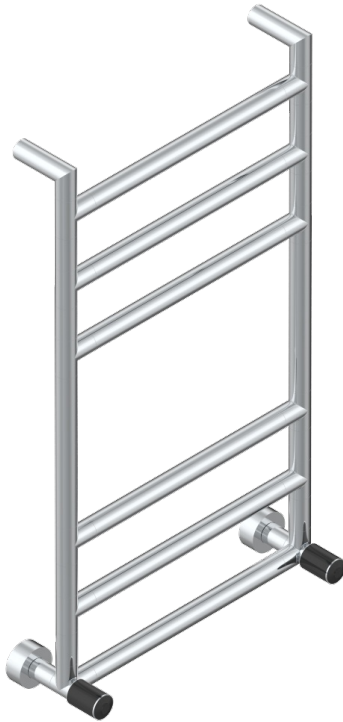

FAUBOURG BLACK PORCELAIN

G2L-TWR6H2

Contemporary round towel warmer, 6 rails, 533 mm x 922 mm, hydronic with 2 stylised handles

THG[®]
PARIS

CHARACTERISTIC

- Faubourg Black Porcelain
- Contemporary round towel warmer, 6 rails, 533 mm x 922 mm, hydronic with 2 stylised handles

TECHNICAL SPECS

- Pression : 0,5 bars < P < 3 bars (recommandée)
- Pressure : 7.25 psi < P < 43.5 psi (advised)
- Température eau maximale conseillée : 60°C
- Maximum water temperature advised: 140°F
- Hauteur minimale au sol (maximum height from the ground) : 60 cm (24")
- Puissance / Power : 88W à Delta T 30