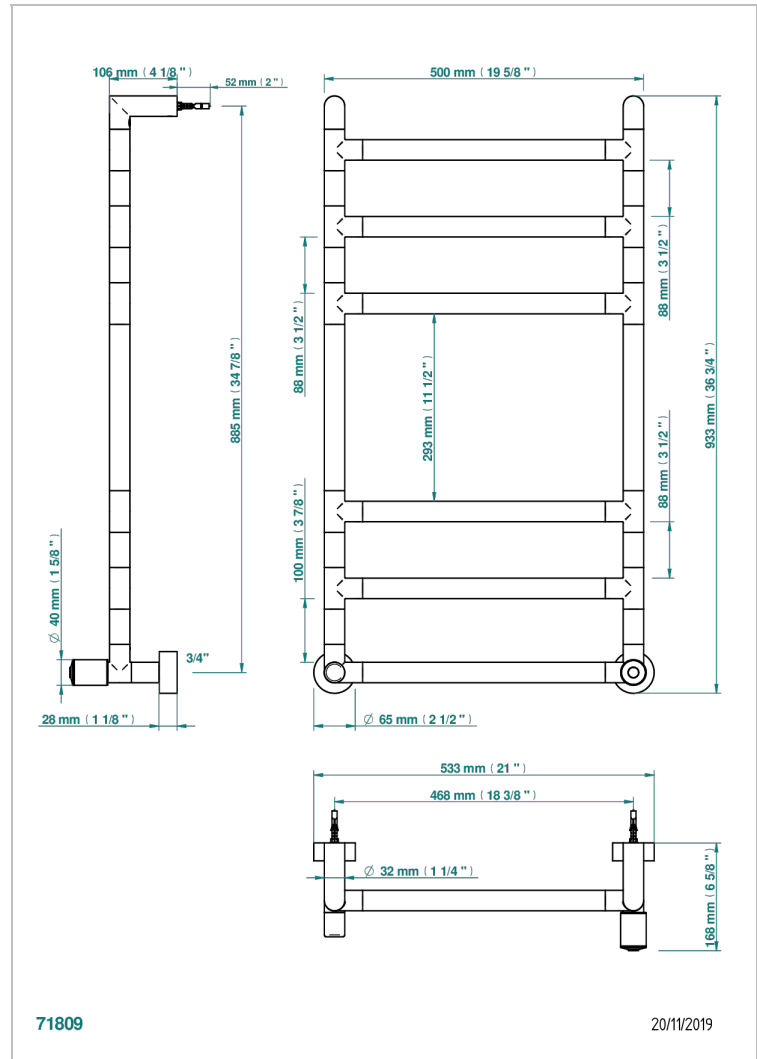

FAUBOURG BLACK PORCELAIN

G2L-TWR6H1

Contemporary round towel warmer, 6 rails, 533 mm x 922 mm, hydronic with 1 stylised handle

THG[®]
PARIS

CHARACTERISTIC

- Faubourg Black Porcelain
- Contemporary round towel warmer, 6 rails, 533 mm x 922 mm, hydronic with 1 stylised handle

TECHNICAL SPECS

- Pression : 0,5 bars < P < 3 bars (recommandée)
- Pressure : 7.25 psi < P < 43.5 psi (advised)
- Température eau maximale conseillée : 60°C
- Maximum water temperature advised: 140°F
- Hauteur minimale au sol (maximum height from the ground) : 60 cm (24")
- Puissance / Power : 88W à Delta T 30