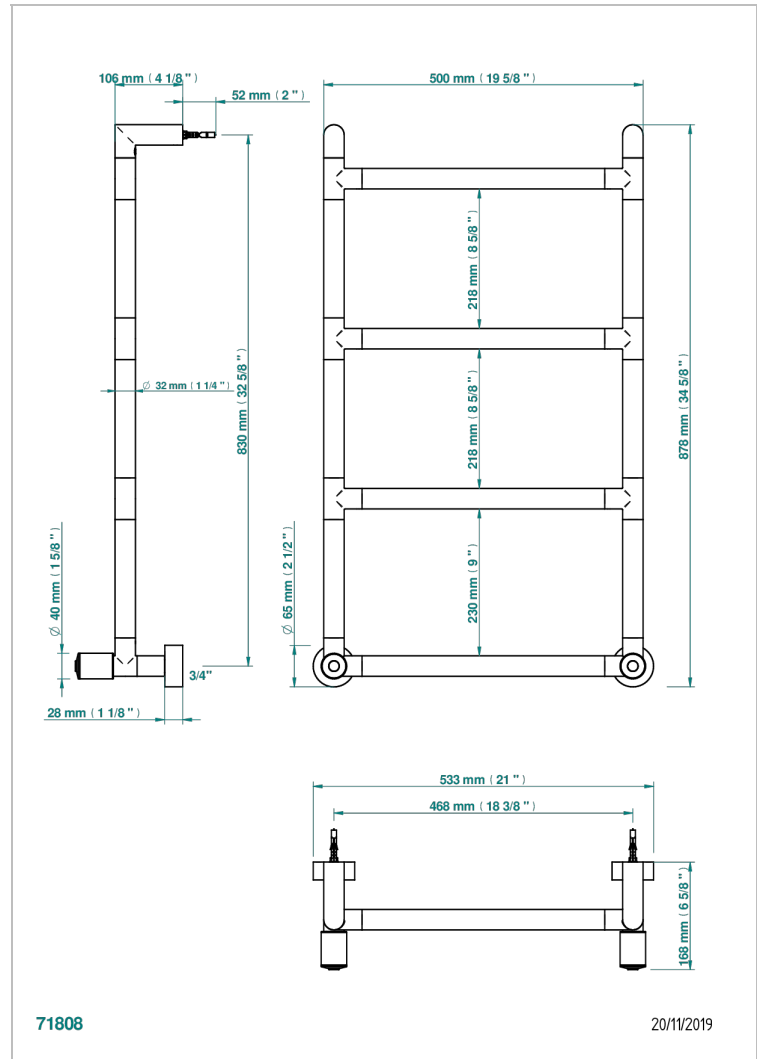

FAUBOURG BLACK PORCELAIN

G2L-TWR4H2

Contemporary round towel warmer, 4 rails, 533 mm x 867 mm, hydronic with 2 stylised handles

THG[®]
PARIS

CHARACTERISTIC

- Faubourg Black Porcelain
- Contemporary round towel warmer, 4 rails, 533 mm x 867 mm, hydronic with 2 stylised handles

TECHNICAL SPECS

- Pression : 0,5 bars < P < 3 bars (recommandée)
- Pressure : 7.25 psi < P < 43.5 psi (advised)
- Température eau maximale conseillée : 60°C
- Maximum water temperature advised: 140°F
- Hauteur minimale au sol (maximum height from the ground) : 60 cm (24")
- Puissance / Power : 59W à Delta T 30