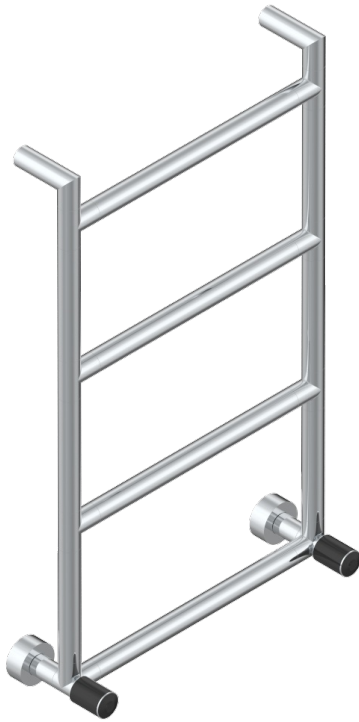

FAUBOURG BLACK PORCELAIN

G2L-TWR4H2

Contemporary round towel warmer, 4 rails, 533 mm x 867 mm, hydronic with 2 stylised handles

THG[®]
PARIS

CHARACTERISTIC

- Faubourg Black Porcelain
- Contemporary round towel warmer, 4 rails, 533 mm x 867 mm, hydronic with 2 stylised handles

TECHNICAL SPECS

- Pression : 0,5 bars < P < 3 bars (recommandée)
- Pressure : 7.25 psi < P < 43.5 psi (advised)
- Température eau maximale conseillée : 60°C
- Maximum water temperature advised: 140°F
- Hauteur minimale au sol (maximum height from the ground) : 60 cm (24")
- Puissance / Power : 59W à Delta T 30

AVAILABLE FINITIONS

Blush PVD - H62
Brass color PVD - H49
Brown bronze color PVD - F33
Gold color PVD - H52
Graphite PVD - H64
Matt Umber PVD - H67

Matt blush PVD - H60
Matt brass color PVD - H50
Matt brown bronze color PVD - F34
Matt chrome - C02
Matt gold - F07
Matt gold color PVD - H53

Matt graphite PVD - H65
Matt nickel (color finish) - C01
Matt nickel color PVD - H56
Nickel color PVD - H55
Polished chrome (color finish) - A02
Polished gold (color finish) - F01

Polished nickel - B01
Soft gold - F30
Soft matt gold - F31
Umber PVD - H66