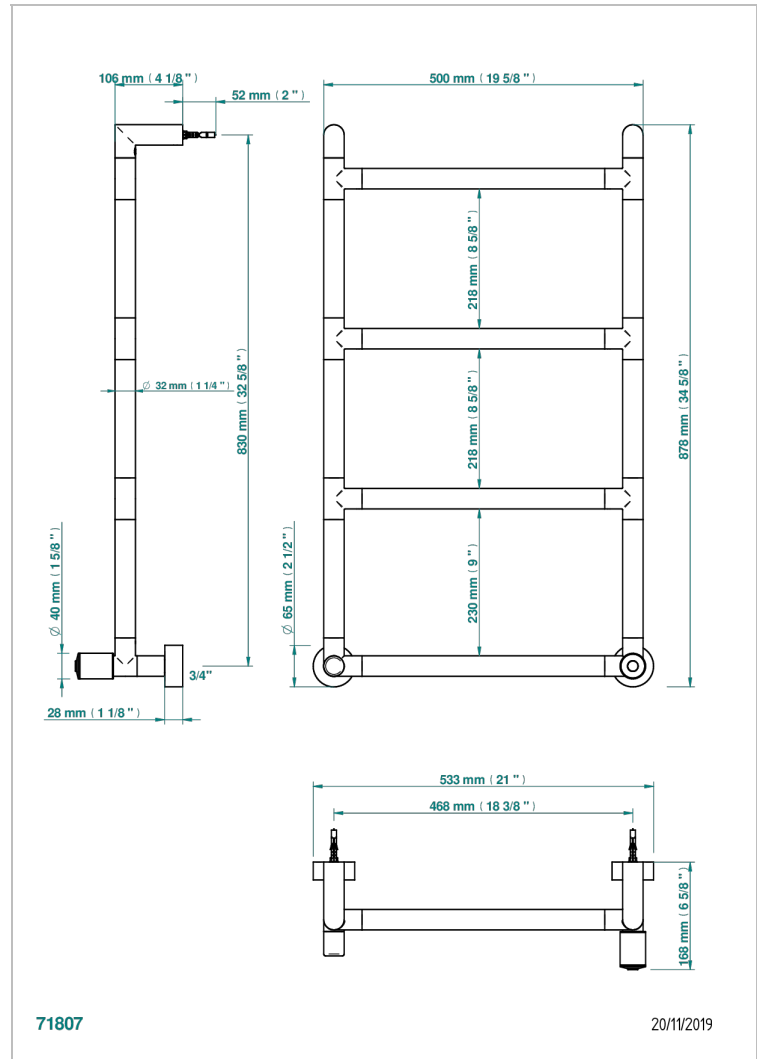

FAUBOURG BLACK PORCELAIN

G2L-TWR4H1

Contemporary round towel warmer, 4 rails, 533 mm x 867 mm, hydronic with 1 stylised handle

THG[®]
PARIS

CHARACTERISTIC

- Faubourg Black Porcelain
- Contemporary round towel warmer, 4 rails, 533 mm x 867 mm, hydronic with 1 stylised handle

TECHNICAL SPECS

- Pression : 0,5 bars < P < 3 bars (recommandée)
- Pressure : 7.25 psi < P < 43.5 psi (advised)
- Température eau maximale conseillée : 60°C
- Maximum water temperature advised: 140°F
- Hauteur minimale au sol (maximum height from the ground) : 60 cm (24")
- Puissance / Power : 59W à Delta T 30