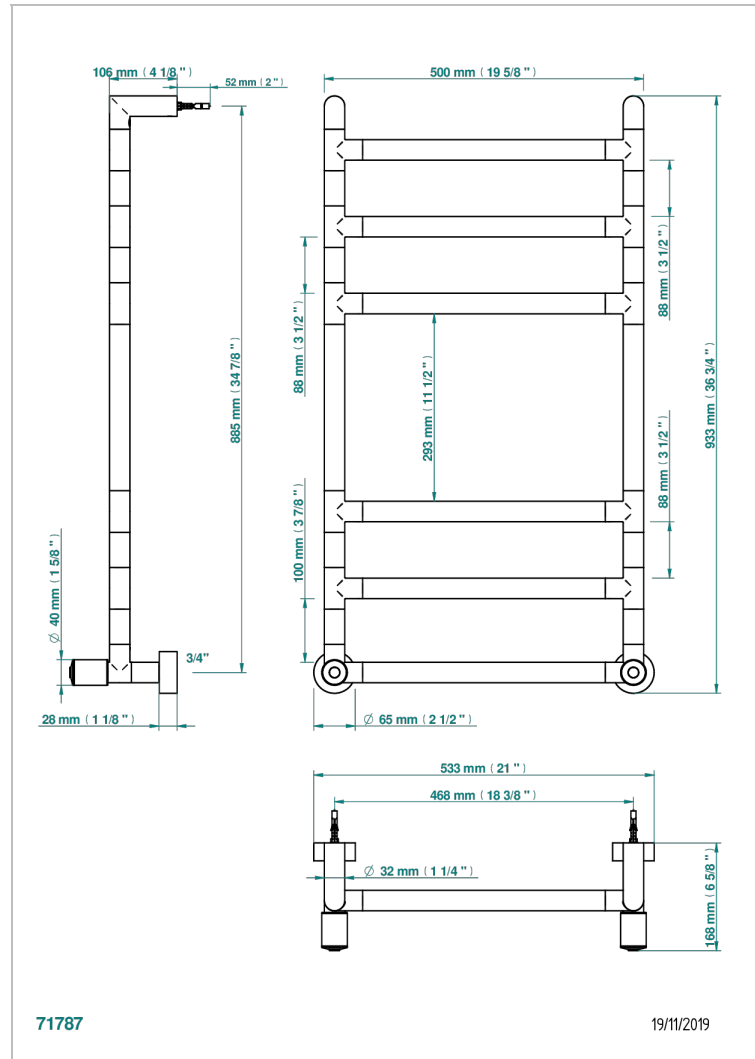

FAUBOURG PORCELANA BLANCA

G2K-TWR6H2

Contemporary round towel warmer, 6 rails, 533 mm x 922 mm, hydronic with 2 stylised handles

THG[®]
PARIS

CARACTERÍSTICAS

- Faubourg porcelana blanca
- Contemporary round towel warmer, 6 rails, 533 mm x 922 mm, hydronic with 2 stylised handles

ESPECIFICACIONES TÉCNICAS

- Pression : 0,5 bars < P < 3 bars (recommandée)
- Pressure : 7.25 psi < P < 43.5 psi (advised)
- Température eau maximale conseillée : 60°C
- Maximum water temperature advised: 140°F
- Hauteur minimale au sol (maximum height from the ground) : 60 cm (24")
- Puissance / Power : 88W à Delta T 30