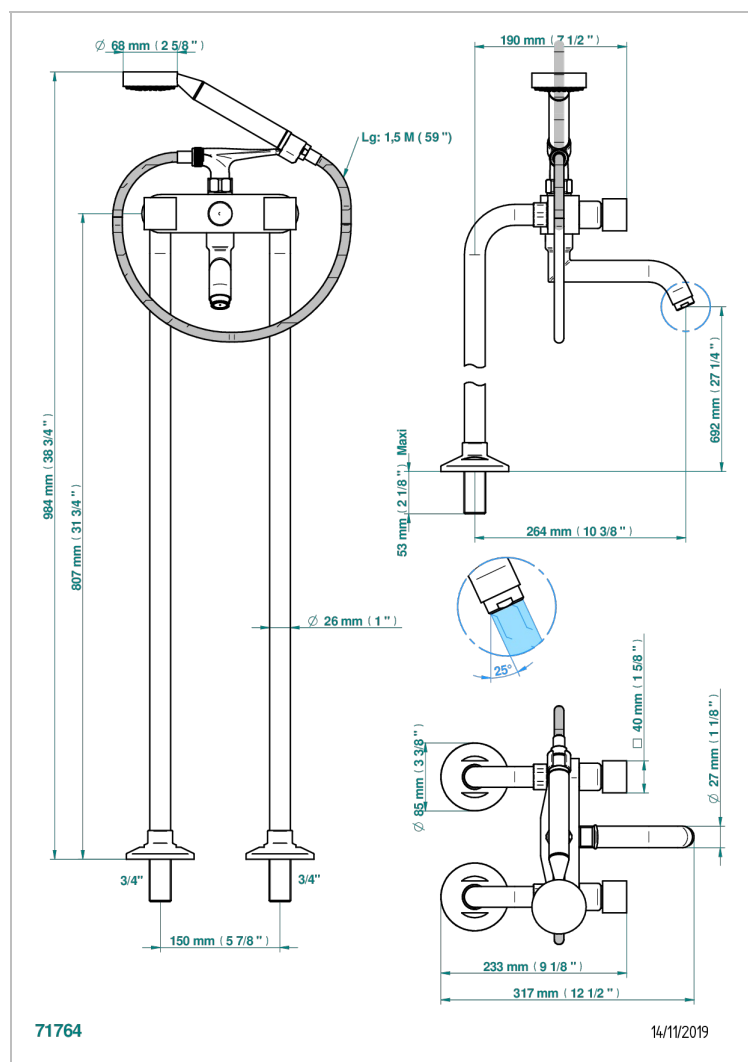

# MONTAIGNE LEONARDO GREY MARBLE

G3T-13CS

Bath shower tub filler with floor risers

## CHARACTERISTIC

- ACS : 21ACCLY034