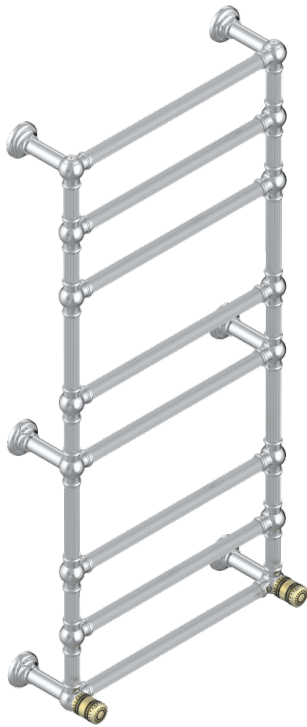

# MONTE CARLO - PORCELANA DORADO

U8B-TWF8H2

Traditional towel warmer with fluted tube, 8 rails, 625 mm x 1325 mm, hydronic with 2 stylised handles

THG<sup>®</sup>  
PARIS

## CARACTERÍSTICAS

- Monte Carlo - porcelana dorado
- Traditional towel warmer with fluted tube, 8 rails, 625 mm x 1325 mm, hydronic with 2 stylised handles

## ESPECIFICACIONES TÉCNICAS

- Pression : 0,5 bars < P < 3 bars (recommandée)
- Pressure : 7.25 psi < P < 43.5 psi (advised)
- Température eau maximale conseillée : 60°C
- Maximum water temperature advised: 140°F
- Hauteur minimale au sol (maximum height from the ground) : 60 cm (24")
- Puissance / Power : 171W à Delta T 30

## ACABADOS DISPONIBLES

Bronce claro - D01  
Cromo - A02  
Cromo mate - C02  
Dorado - F01  
Dorado mate - F07  
Dorado pálido - F30

Dorado pálido mate (sin barniz) - F31  
Níquel - B01  
Níquel mate - C01  
Pvd blush - H62  
Pvd blush mate - H60  
Pvd color latón - H49