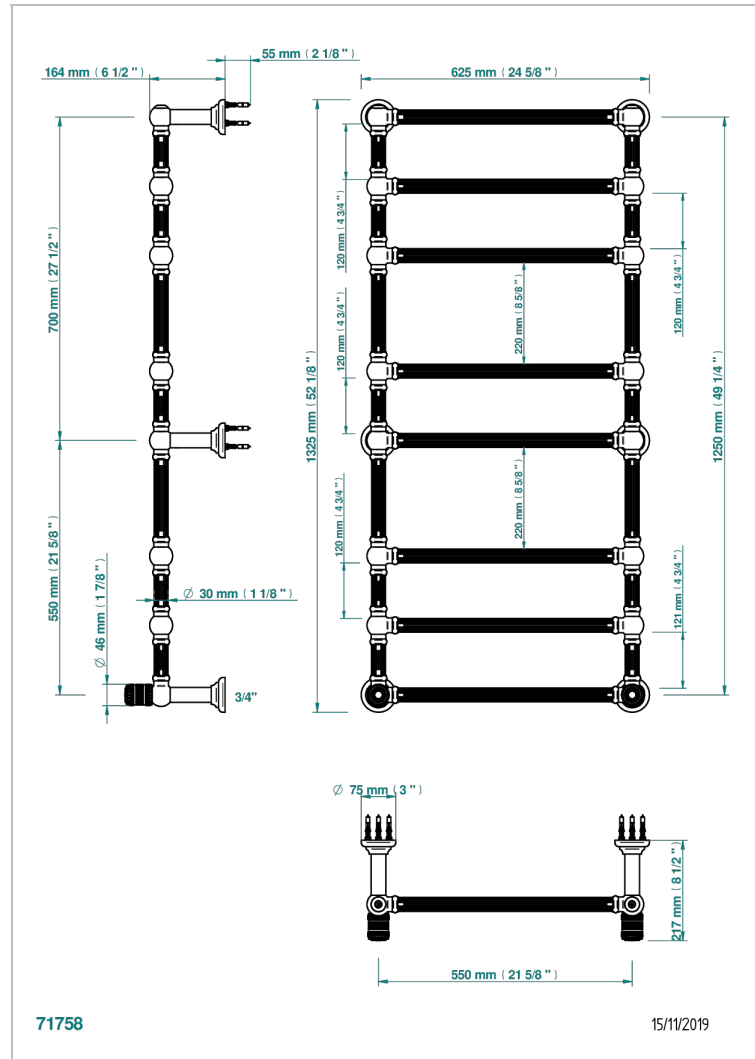

# MONTE CARLO - PORCELANA DORADO

U8B-TWF8H2

Traditional towel warmer with fluted tube, 8 rails, 625 mm x 1325 mm, hydronic with 2 stylised handles

THG<sup>®</sup>  
PARIS

## CARACTERÍSTICAS

- Monte Carlo - porcelana dorado
- Traditional towel warmer with fluted tube, 8 rails, 625 mm x 1325 mm, hydronic with 2 stylised handles

## ESPECIFICACIONES TÉCNICAS

- Pression : 0,5 bars < P < 3 bars (recommandée)
- Pressure : 7.25 psi < P < 43.5 psi (advised)
- Température eau maximale conseillée : 60°C
- Maximum water temperature advised: 140°F
- Hauteur minimale au sol (maximum height from the ground) : 60 cm (24")
- Puissance / Power : 171W à Delta T 30