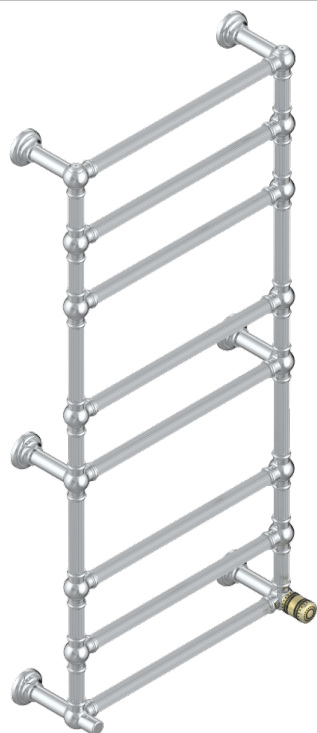

# MONTE CARLO, GOLD PORCELAIN

U8B-TWF8H1

Traditional towel warmer with fluted tube, 8 rails, 625 mm x 1325 mm, hydronic with 1 stylised handle

THG<sup>®</sup>  
PARIS

71757

15/11/2019

## CHARACTERISTIC

- Monte Carlo, gold porcelain
- Traditional towel warmer with fluted tube, 8 rails, 625 mm x 1325 mm, hydronic with 1 stylised handle

## TECHNICAL SPECS

- Pression : 0,5 bars < P < 3 bars (recommandée)
- Pressure : 7.25 psi < P < 43.5 psi (advised)
- Température eau maximale conseillée : 60°C
- Maximum water temperature advised: 140°F
- Hauteur minimale au sol (maximum height from the ground) : 60 cm (24")
- Puissance / Power : 171W à Delta T 30

## AVAILABLE FINITIONS

Blush PVD - H62  
Brass color PVD - H49  
Brown bronze color PVD - F33  
Gold color PVD - H52  
Graphite PVD - H64  
Lacquered light bronze - D01

Matt Umber PVD - H67  
Matt blush PVD - H60  
Matt brass color PVD - H50  
Matt brown bronze color PVD - F34  
Matt chrome - C02  
Matt gold - F07