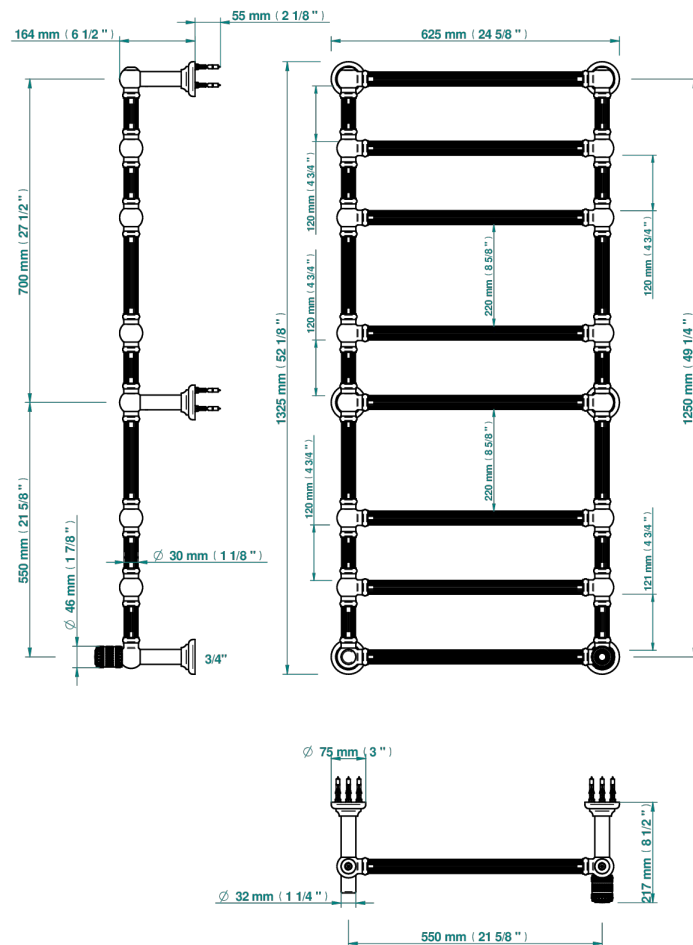

# MONTE CARLO, GOLD PORCELAIN

U8B-TWF8H1

Traditional towel warmer with fluted tube, 8 rails, 625 mm x 1325 mm, hydronic with 1 stylised handle

THG<sup>®</sup>  
PARIS

71757

15/11/2019

## CHARACTERISTIC

- Monte Carlo, gold porcelain
- Traditional towel warmer with fluted tube, 8 rails, 625 mm x 1325 mm, hydronic with 1 stylised handle

## TECHNICAL SPECS

- Pression : 0,5 bars < P < 3 bars (recommandée)
- Pressure : 7.25 psi < P < 43.5 psi (advised)
- Température eau maximale conseillée : 60°C
- Maximum water temperature advised: 140°F
- Hauteur minimale au sol (maximum height from the ground) : 60 cm (24")
- Puissance / Power : 171W à Delta T 30