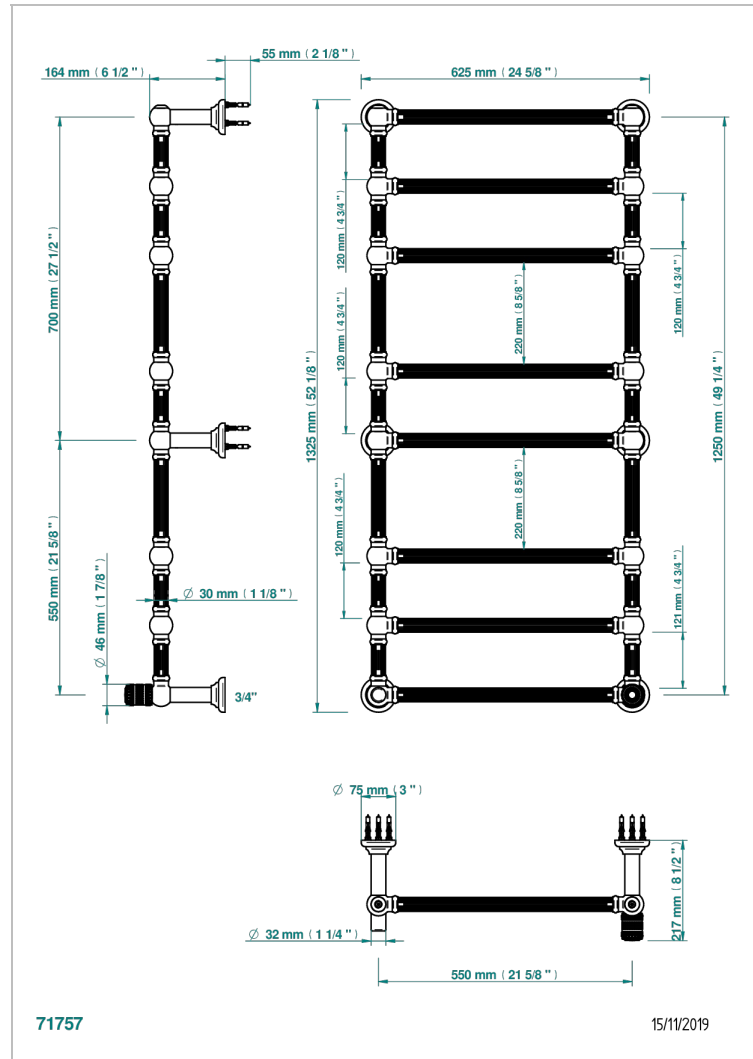

MONTE CARLO - PORCELANA DORADO

U8B-TWF8H1

THG[®]
PARIS

Traditional towel warmer with fluted tube, 8 rails, 625 mm x 1325 mm, hydronic with 1 stylised handle

CARACTERÍSTICAS

- Monte Carlo - porcelana dorado
- Traditional towel warmer with fluted tube, 8 rails, 625 mm x 1325 mm, hydronic with 1 stylised handle

ESPECIFICACIONES TÉCNICAS

- Pression : 0,5 bars < P < 3 bars (recommandée)
- Pressure : 7.25 psi < P < 43.5 psi (advised)
- Température eau maximale conseillée : 60°C
- Maximum water temperature advised: 140°F
- Hauteur minimale au sol (maximum height from the ground) : 60 cm (24")
- Puissance / Power : 171W à Delta T 30