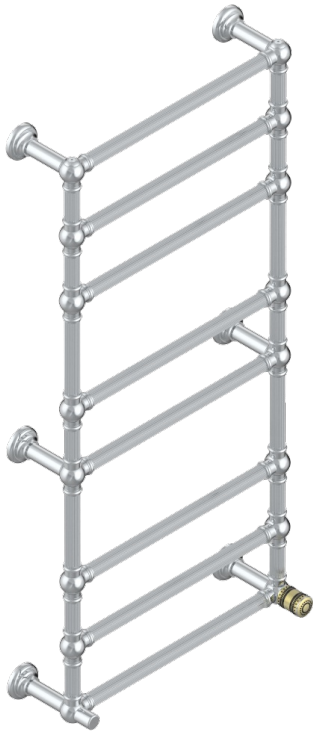

MONTE CARLO - PORCELANA DORADO

U8B-TWF8H1

THG[®]
PARIS

Traditional towel warmer with fluted tube, 8 rails, 625 mm x 1325 mm, hydronic with 1 stylised handle

CARACTERÍSTICAS

- Monte Carlo - porcelana dorado
- Traditional towel warmer with fluted tube, 8 rails, 625 mm x 1325 mm, hydronic with 1 stylised handle

ESPECIFICACIONES TÉCNICAS

- Pression : 0,5 bars < P < 3 bars (recommandée)
- Pressure : 7.25 psi < P < 43.5 psi (advised)
- Température eau maximale conseillée : 60°C
- Maximum water temperature advised: 140°F
- Hauteur minimale au sol (maximum height from the ground) : 60 cm (24")
- Puissance / Power : 171W à Delta T 30

ACABADOS DISPONIBLES

Bronce claro - D01
Cromo - A02
Cromo mate - C02
Dorado - F01
Dorado mate - F07
Dorado pálido - F30

Dorado pálido mate (sin barniz) - F31
Níquel - B01
Níquel mate - C01
Pvd blush - H62
Pvd blush mate - H60
Pvd color latón - H49

Pvd color latón mate - H50
Pvd color níquel - H55
Pvd color níquel mate - H56
Pvd color oro - H52
Pvd color oro mate - H53
Pvd grafito - H64

Pvd grafito mate - H65
Pvd marrón bronce - F33
Pvd marrón bronce mate - F34
Pvd umber - H66
Pvd umber mate - H67