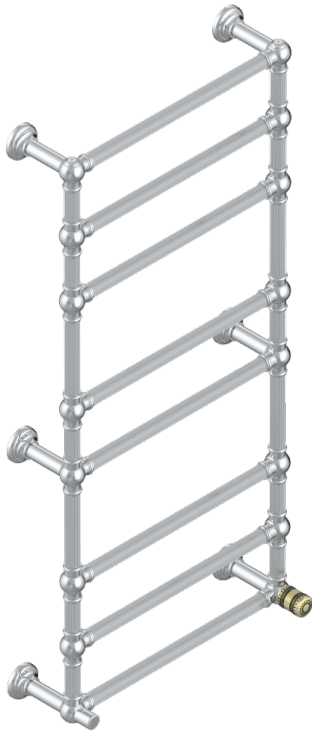

MONTE CARLO, GOLD PORCELAIN

U8B-TWF8H1

THG[®]
PARIS

Traditional towel warmer with fluted tube, 8 rails, 625 mm x 1325 mm, hydronic with 1 stylised handle

CHARACTERISTIC

- Monte Carlo, gold porcelain
- Traditional towel warmer with fluted tube, 8 rails, 625 mm x 1325 mm, hydronic with 1 stylised handle

TECHNICAL SPECS

- Pression : 0,5 bars < P < 3 bars (recommandée)
- Pressure : 7.25 psi < P < 43.5 psi (advised)
- Température eau maximale conseillée : 60°C
- Maximum water temperature advised: 140°F
- Hauteur minimale au sol (maximum height from the ground) : 60 cm (24")
- Puissance / Power : 171W à Delta T 30

AVAILABLE FINITIONS

Blush PVD - H62
Brass color PVD - H49
Brown bronze color PVD - F33
Gold color PVD - H52
Graphite PVD - H64
Lacquered light bronze - D01

Matt Amber PVD - H67
Matt blush PVD - H60
Matt brass color PVD - H50
Matt brown bronze color PVD - F34
Matt chrome - C02
Matt gold - F07

Matt gold color PVD - H53
Matt graphite PVD - H65
Matt nickel (color finish) - C01
Matt nickel color PVD - H56
Nickel color PVD - H55
Polished chrome (color finish) - A02

Polished gold (color finish) - F01
Polished nickel - B01
Soft gold - F30
Soft matt gold - F31
Umber PVD - H66