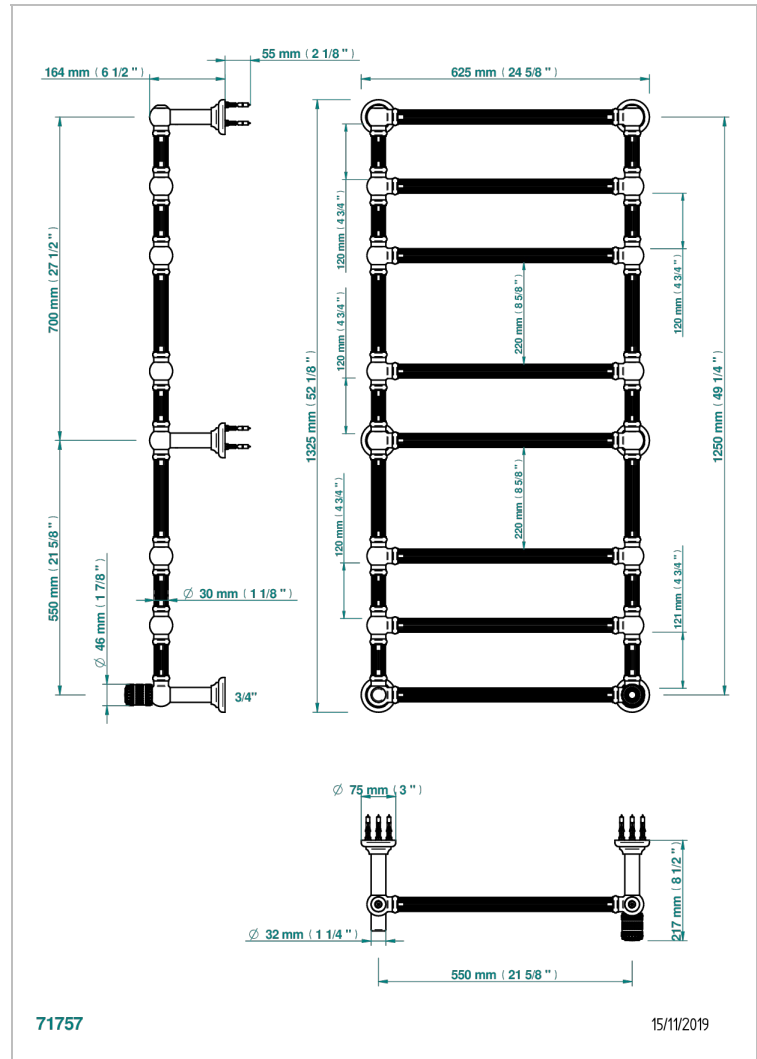

MONTE CARLO, GOLD PORCELAIN

U8B-TWF8H1

THG[®]
PARIS

Traditional towel warmer with fluted tube, 8 rails, 625 mm x 1325 mm, hydronic with 1 stylised handle

CHARACTERISTIC

- Monte Carlo, gold porcelain
- Traditional towel warmer with fluted tube, 8 rails, 625 mm x 1325 mm, hydronic with 1 stylised handle

TECHNICAL SPECS

- Pression : 0,5 bars < P < 3 bars (recommandée)
- Pressure : 7.25 psi < P < 43.5 psi (advised)
- Température eau maximale conseillée : 60°C
- Maximum water temperature advised: 140°F
- Hauteur minimale au sol (maximum height from the ground) : 60 cm (24")
- Puissance / Power : 171W à Delta T 30