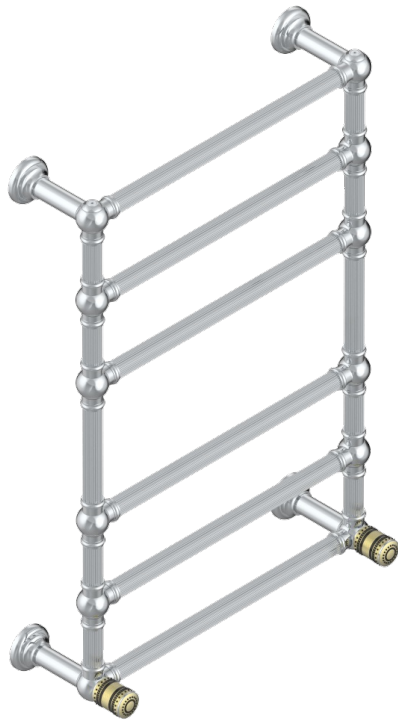

MONTE CARLO, GOLD PORCELAIN

U8B-TWF6H2

Traditional towel warmer with fluted tube, 6 rails, 625 mm x 925 mm, hydronic with 2 stylised handles

THG[®]
PARIS

CHARACTERISTIC

- Monte Carlo, gold porcelain
- Traditional towel warmer with fluted tube, 6 rails, 625 mm x 925 mm, hydronic with 2 stylised handles

TECHNICAL SPECS

- Pression : 0,5 bars < P < 3 bars (recommandée)
- Pressure : 7.25 psi < P < 43.5 psi (advised)
- Température eau maximale conseillée : 60°C
- Maximum water temperature advised: 140°F
- Hauteur minimale au sol (maximum height from the ground) : 60 cm (24")
- Puissance / Power : 128W à Delta T 30

AVAILABLE FINITIONS

Blush PVD - H62
Brass color PVD - H49
Brown bronze color PVD - F33
Gold color PVD - H52
Graphite PVD - H64
Lacquered light bronze - D01

Matt Umber PVD - H67
Matt blush PVD - H60
Matt brass color PVD - H50
Matt brown bronze color PVD - F34
Matt chrome - C02
Matt gold - F07