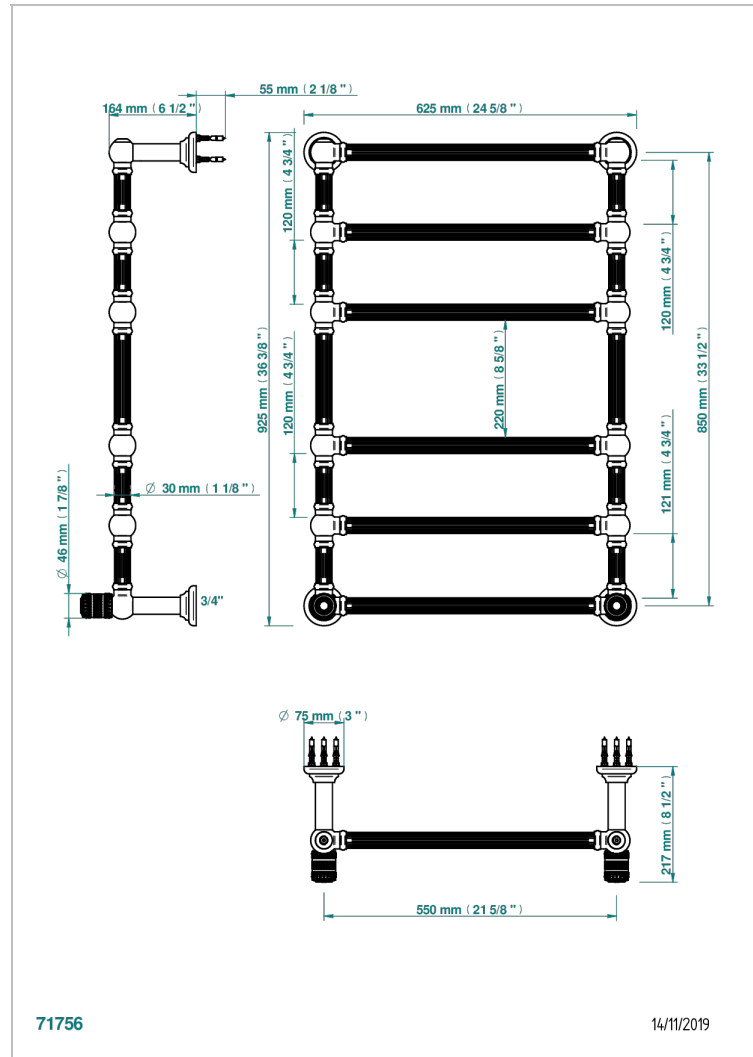

MONTE CARLO, GOLD PORCELAIN

U8B-TWF6H2

Traditional towel warmer with fluted tube, 6 rails, 625 mm x 925 mm, hydronic with 2 stylised handles

THG[®]
PARIS

CHARACTERISTIC

- Monte Carlo, gold porcelain
- Traditional towel warmer with fluted tube, 6 rails, 625 mm x 925 mm, hydronic with 2 stylised handles

TECHNICAL SPECS

- Pression : 0,5 bars < P < 3 bars (recommandée)
- Pressure : 7.25 psi < P < 43.5 psi (advised)
- Température eau maximale conseillée : 60°C
- Maximum water temperature advised: 140°F
- Hauteur minimale au sol (maximum height from the ground) : 60 cm (24")
- Puissance / Power : 128W à Delta T 30