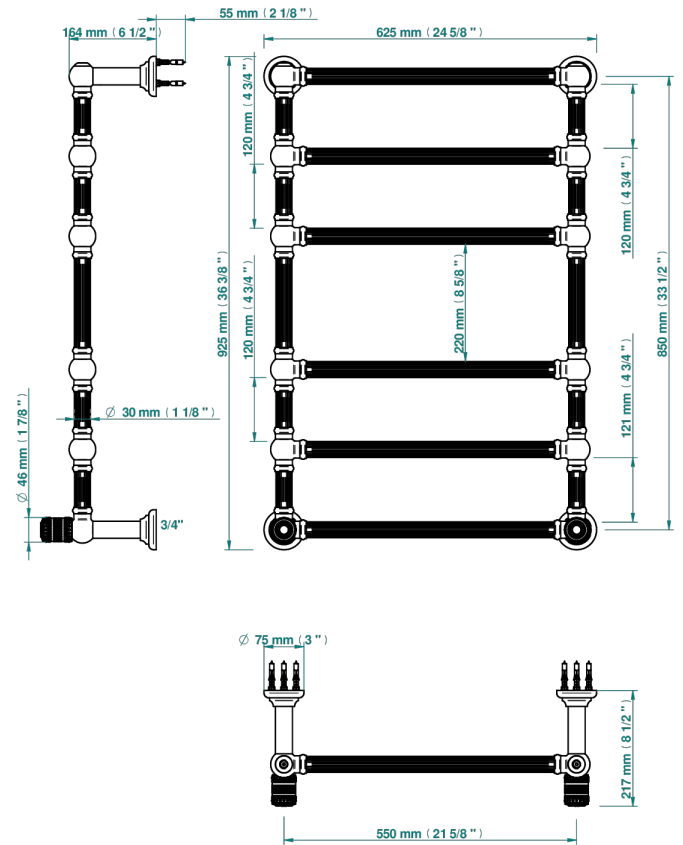

MONTE CARLO - PORCELANA DORADO

U8B-TWF6H2

Traditional towel warmer with fluted tube, 6 rails, 625 mm x 925 mm, hydronic with 2 stylised handles

THG[®]
PARIS

71756

14/11/2019

CARACTERÍSTICAS

- Monte Carlo - porcelana dorado
- Traditional towel warmer with fluted tube, 6 rails, 625 mm x 925 mm, hydronic with 2 stylised handles

ESPECIFICACIONES TÉCNICAS

- Pression : 0,5 bars < P < 3 bars (recommandée)
- Pressure : 7.25 psi < P < 43.5 psi (advised)
- Température eau maximale conseillée : 60°C
- Maximum water temperature advised: 140°F
- Hauteur minimale au sol (maximum height from the ground) : 60 cm (24")
- Puissance / Power : 128W à Delta T 30