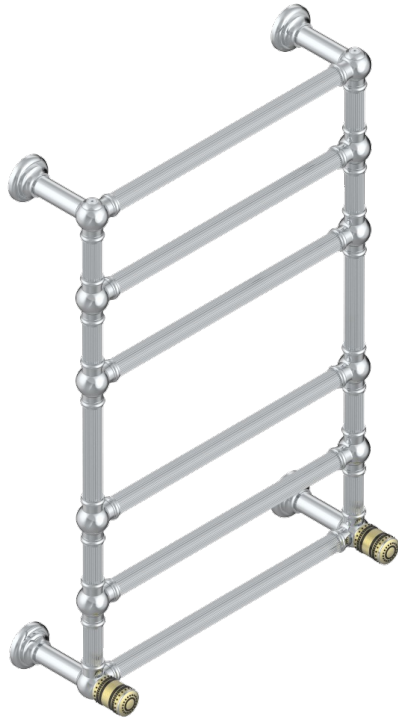

MONTE CARLO - PORCELANA DORADO

U8B-TWF6H2

Traditional towel warmer with fluted tube, 6 rails, 625 mm x 925 mm, hydronic with 2 stylised handles

THG[®]
PARIS

71756

14/11/2019

CARACTERÍSTICAS

- Monte Carlo - porcelana dorado
- Traditional towel warmer with fluted tube, 6 rails, 625 mm x 925 mm, hydronic with 2 stylised handles

ESPECIFICACIONES TÉCNICAS

- Pression : 0,5 bars < P < 3 bars (recommandée)
- Pressure : 7.25 psi < P < 43.5 psi (advised)
- Température eau maximale conseillée : 60°C
- Maximum water temperature advised: 140°F
- Hauteur minimale au sol (maximum height from the ground) : 60 cm (24")
- Puissance / Power : 128W à Delta T 30

ACABADOS DISPONIBLES

Bronce claro - D01
Cromo - A02
Cromo mate - C02
Dorado - F01
Dorado mate - F07
Dorado pálido - F30

Dorado pálido mate (sin barniz) - F31
Níquel - B01
Níquel mate - C01
Pvd blush - H62
Pvd blush mate - H60
Pvd color latón - H49