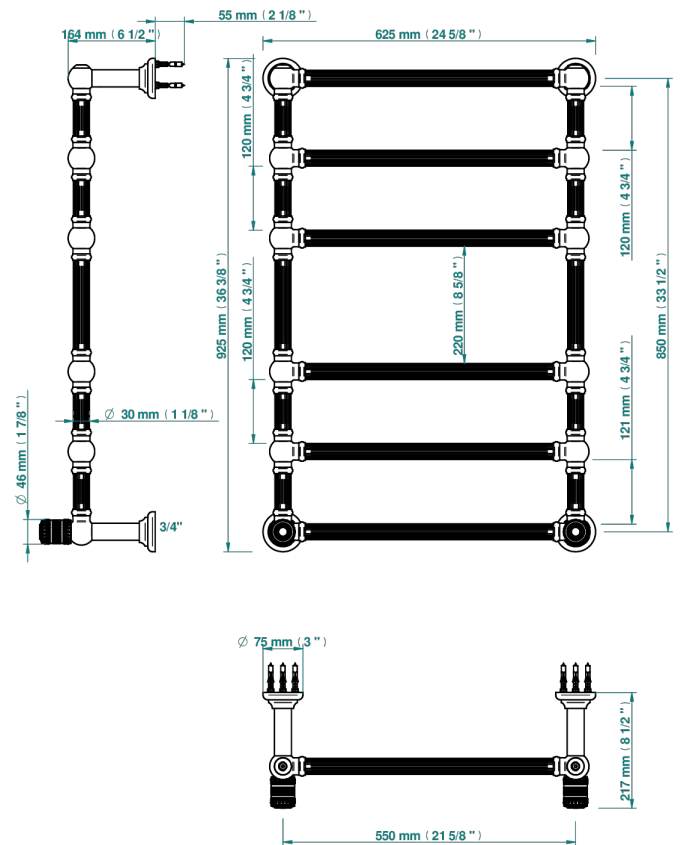

MONTE CARLO - PORCELANA DORADO

U8B-TWF6H2

Traditional towel warmer with fluted tube, 6 rails, 625 mm x 925 mm, hydronic with 2 stylised handles

THG[®]
PARIS

71756

14/11/2019

CARACTERÍSTICAS

- Monte Carlo - porcelana dorado
- Traditional towel warmer with fluted tube, 6 rails, 625 mm x 925 mm, hydronic with 2 stylised handles

ESPECIFICACIONES TÉCNICAS

- Pression : 0,5 bars < P < 3 bars (recommandée)
- Pressure : 7.25 psi < P < 43.5 psi (advised)
- Température eau maximale conseillée : 60°C
- Maximum water temperature advised: 140°F
- Hauteur minimale au sol (maximum height from the ground) : 60 cm (24")
- Puissance / Power : 128W à Delta T 30