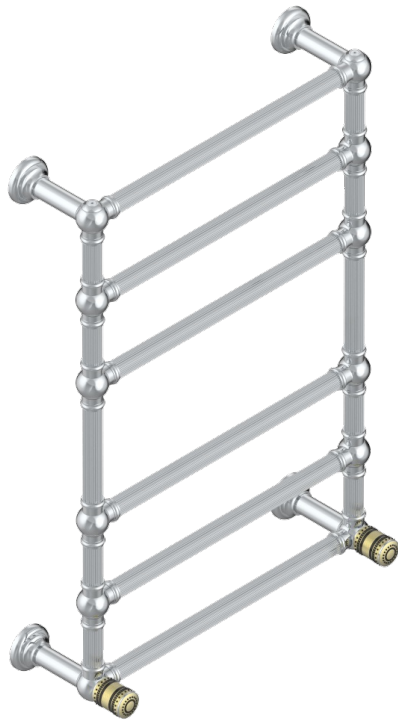

MONTE CARLO - PORCELANA DORADO

U8B-TWF6H2

Traditional towel warmer with fluted tube, 6 rails, 625 mm x 925 mm, hydronic with 2 stylised handles

THG[®]
PARIS

71756

14/11/2019

CARACTERÍSTICAS

- Monte Carlo - porcelana dorado
- Traditional towel warmer with fluted tube, 6 rails, 625 mm x 925 mm, hydronic with 2 stylised handles

ESPECIFICACIONES TÉCNICAS

- Pression : 0,5 bars < P < 3 bars (recommandée)
- Pressure : 7.25 psi < P < 43.5 psi (advised)
- Température eau maximale conseillée : 60°C
- Maximum water temperature advised: 140°F
- Hauteur minimale au sol (maximum height from the ground) : 60 cm (24")
- Puissance / Power : 128W à Delta T 30

ACABADOS DISPONIBLES

Bronce claro - D01
Cromo - A02
Cromo mate - C02
Dorado - F01
Dorado mate - F07
Dorado pálido - F30

Dorado pálido mate (sin barniz) - F31
Níquel - B01
Níquel mate - C01
Pvd blush - H62
Pvd blush mate - H60
Pvd color latón - H49