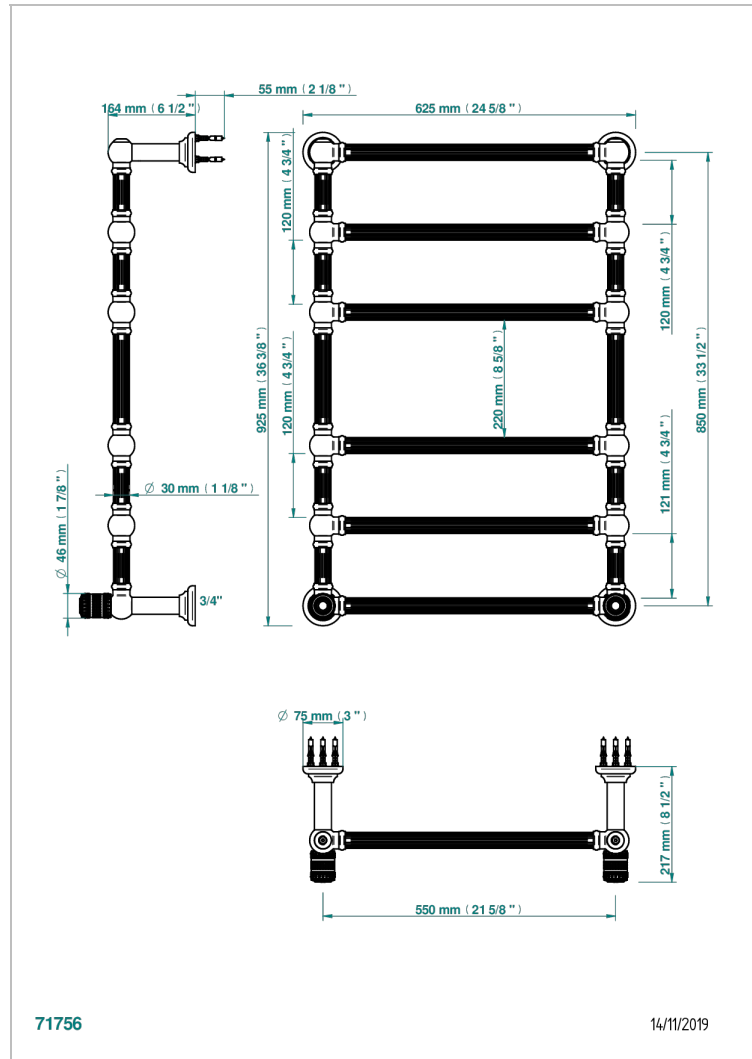

MONTE CARLO, GOLD PORCELAIN

U8B-TWF6H2

Traditional towel warmer with fluted tube, 6 rails, 625 mm x 925 mm, hydronic with 2 stylised handles

CHARACTERISTIC

- Monte Carlo, gold porcelain
- Traditional towel warmer with fluted tube, 6 rails, 625 mm x 925 mm, hydronic with 2 stylised handles

TECHNICAL SPECS

- Pression : 0,5 bars < P < 3 bars (recommandée)
- Pressure : 7.25 psi < P < 43.5 psi (advised)
- Température eau maximale conseillée : 60°C
- Maximum water temperature advised: 140°F
- Hauteur minimale au sol (maximum height from the ground) : 60 cm (24")
- Puissance / Power : 128W à Delta T 30