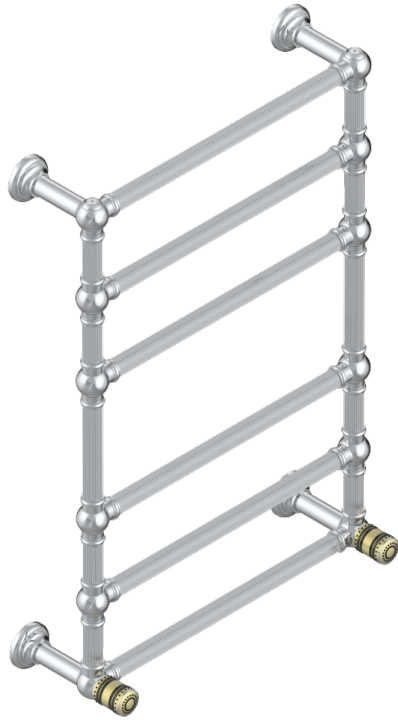

MONTE CARLO, GOLD PORCELAIN

U8B-TWF6H2

Traditional towel warmer with fluted tube, 6 rails, 625 mm x 925 mm, hydronic with 2 stylised handles

CHARACTERISTIC

- Monte Carlo, gold porcelain
- Traditional towel warmer with fluted tube, 6 rails, 625 mm x 925 mm, hydronic with 2 stylised handles

TECHNICAL SPECS

- Pression : 0,5 bars < P < 3 bars (recommandée)
- Pressure : 7.25 psi < P < 43.5 psi (advised)
- Température eau maximale conseillée : 60°C
- Maximum water temperature advised: 140°F
- Hauteur minimale au sol (maximum height from the ground) : 60 cm (24")
- Puissance / Power : 128W à Delta T 30

AVAILABLE FINITIONS

Blush PVD - H62
Brass color PVD - H49
Brown bronze color PVD - F33
Gold color PVD - H52
Graphite PVD - H64
Lacquered light bronze - D01

Matt Umber PVD - H67
Matt blush PVD - H60
Matt brass color PVD - H50
Matt brown bronze color PVD - F34
Matt chrome - C02
Matt gold - F07