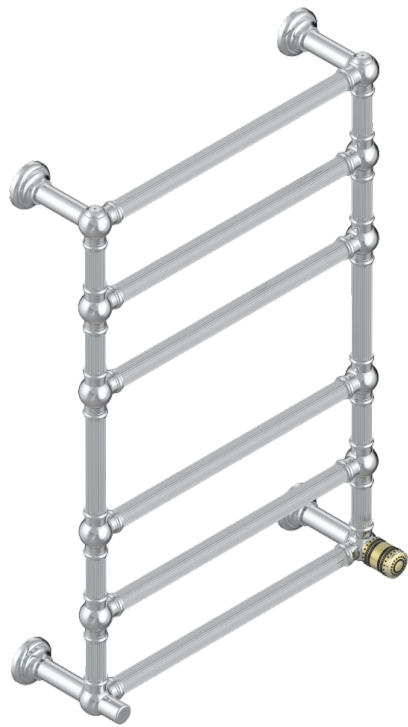

MONTE CARLO, GOLD PORCELAIN

U8B-TWF6H1

Traditional towel warmer with fluted tube, 6 rails, 625 mm x 925 mm, hydronic with 1 stylised handle

THG[®]
PARIS

CHARACTERISTIC

- Monte Carlo, gold porcelain
- Traditional towel warmer with fluted tube, 6 rails, 625 mm x 925 mm, hydronic with 1 stylised handle

TECHNICAL SPECS

- Pression : 0,5 bars < P < 3 bars (recommandée)
- Pressure : 7.25 psi < P < 43.5 psi (advised)
- Température eau maximale conseillée : 60°C
- Maximum water temperature advised: 140°F
- Hauteur minimale au sol (maximum height from the ground) : 60 cm (24")
- Puissance / Power : 128W à Delta T 30

AVAILABLE FINITIONS

Blush PVD - H62
Brass color PVD - H49
Brown bronze color PVD - F33
Gold color PVD - H52
Graphite PVD - H64
Lacquered light bronze - D01

Matt Umber PVD - H67
Matt blush PVD - H60
Matt brass color PVD - H50
Matt brown bronze color PVD - F34
Matt chrome - C02
Matt gold - F07