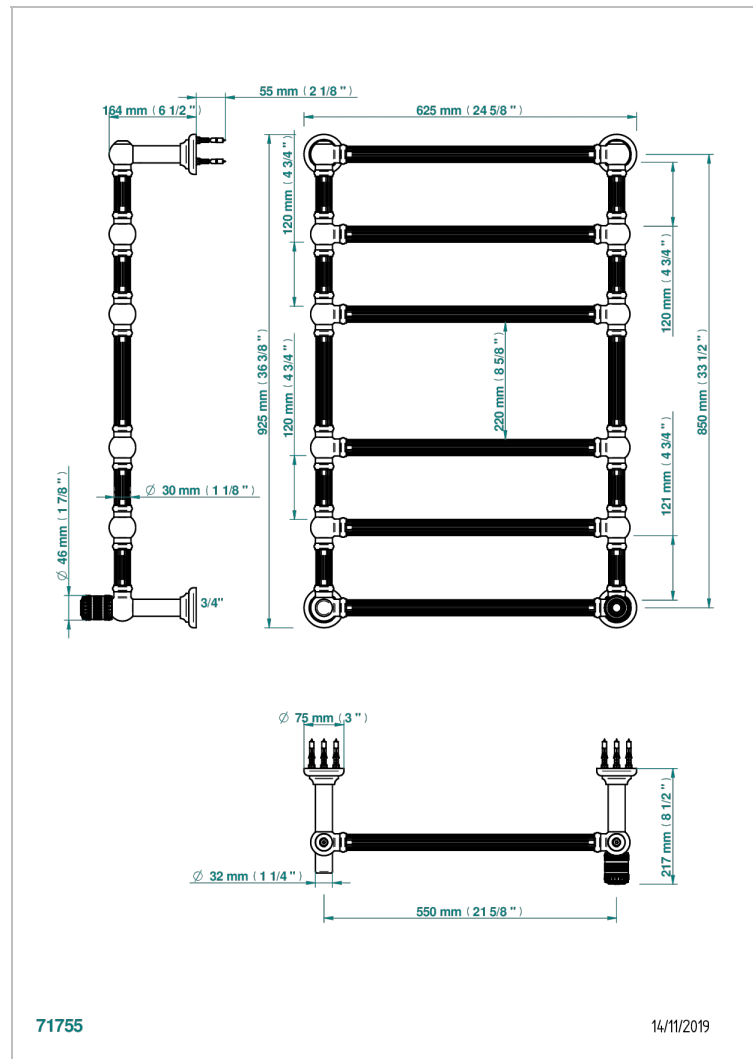

MONTE CARLO, GOLD PORCELAIN

U8B-TWF6H1

Traditional towel warmer with fluted tube, 6 rails, 625 mm x 925 mm, hydronic with 1 stylised handle

THG[®]
PARIS

CHARACTERISTIC

- Monte Carlo, gold porcelain
- Traditional towel warmer with fluted tube, 6 rails, 625 mm x 925 mm, hydronic with 1 stylised handle

TECHNICAL SPECS

- Pression : 0,5 bars < P < 3 bars (recommandée)
- Pressure : 7.25 psi < P < 43.5 psi (advised)
- Température eau maximale conseillée : 60°C
- Maximum water temperature advised: 140°F
- Hauteur minimale au sol (maximum height from the ground) : 60 cm (24")
- Puissance / Power : 128W à Delta T 30