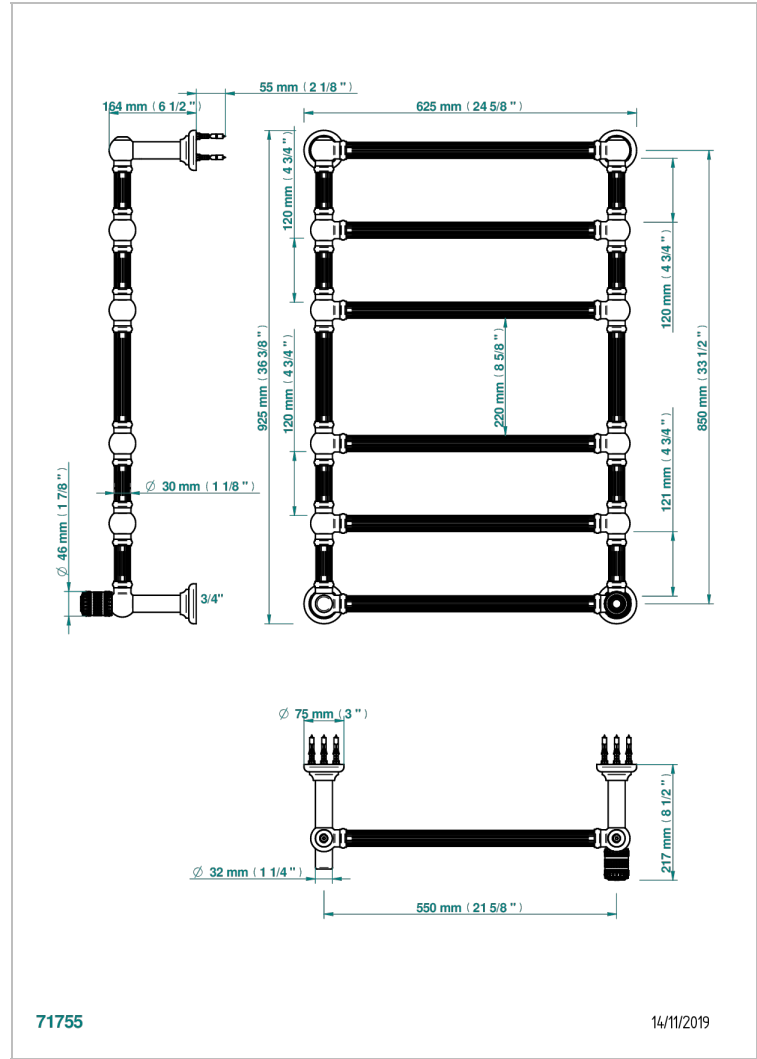

MONTE CARLO - PORCELANA DORADO

U8B-TWF6H1

THG[®]
PARIS

Traditional towel warmer with fluted tube, 6 rails, 625 mm x 925 mm, hydronic with 1 stylised handle

CARACTERÍSTICAS

- Monte Carlo - porcelana dorado
- Traditional towel warmer with fluted tube, 6 rails, 625 mm x 925 mm, hydronic with 1 stylised handle

ESPECIFICACIONES TÉCNICAS

- Pression : 0,5 bars < P < 3 bars (recommandée)
- Pressure : 7.25 psi < P < 43.5 psi (advised)
- Température eau maximale conseillée : 60°C
- Maximum water temperature advised: 140°F
- Hauteur minimale au sol (maximum height from the ground) : 60 cm (24")
- Puissance / Power : 128W à Delta T 30