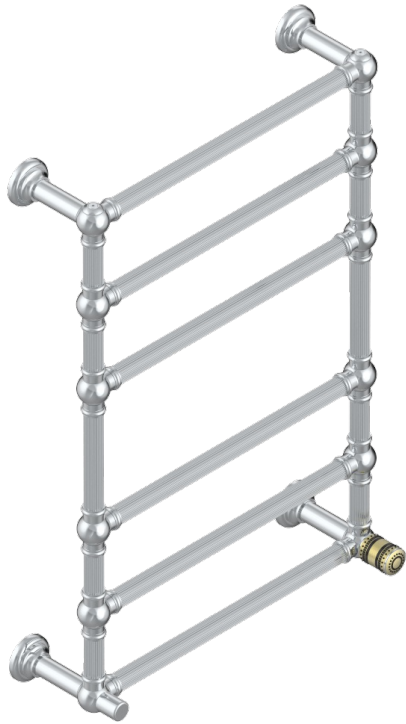

MONTE CARLO - PORCELANA DORADO

U8B-TWF6H1

Traditional towel warmer with fluted tube, 6 rails, 625 mm x 925 mm, hydronic with 1 stylised handle

CARACTERÍSTICAS

- Monte Carlo - porcelana dorado
- Traditional towel warmer with fluted tube, 6 rails, 625 mm x 925 mm, hydronic with 1 stylised handle

ESPECIFICACIONES TÉCNICAS

- Pression : 0,5 bars < P < 3 bars (recommandée)
- Pressure : 7.25 psi < P < 43.5 psi (advised)
- Température eau maximale conseillée : 60°C
- Maximum water temperature advised: 140°F
- Hauteur minimale au sol (maximum height from the ground) : 60 cm (24")
- Puissance / Power : 128W à Delta T 30

ACABADOS DISPONIBLES

Bronce claro - D01
Cromo - A02
Cromo mate - C02
Dorado - F01
Dorado mate - F07
Dorado pálido - F30

Dorado pálido mate (sin barniz) - F31
Níquel - B01
Níquel mate - C01
Pvd blush - H62
Pvd blush mate - H60
Pvd color latón - H49