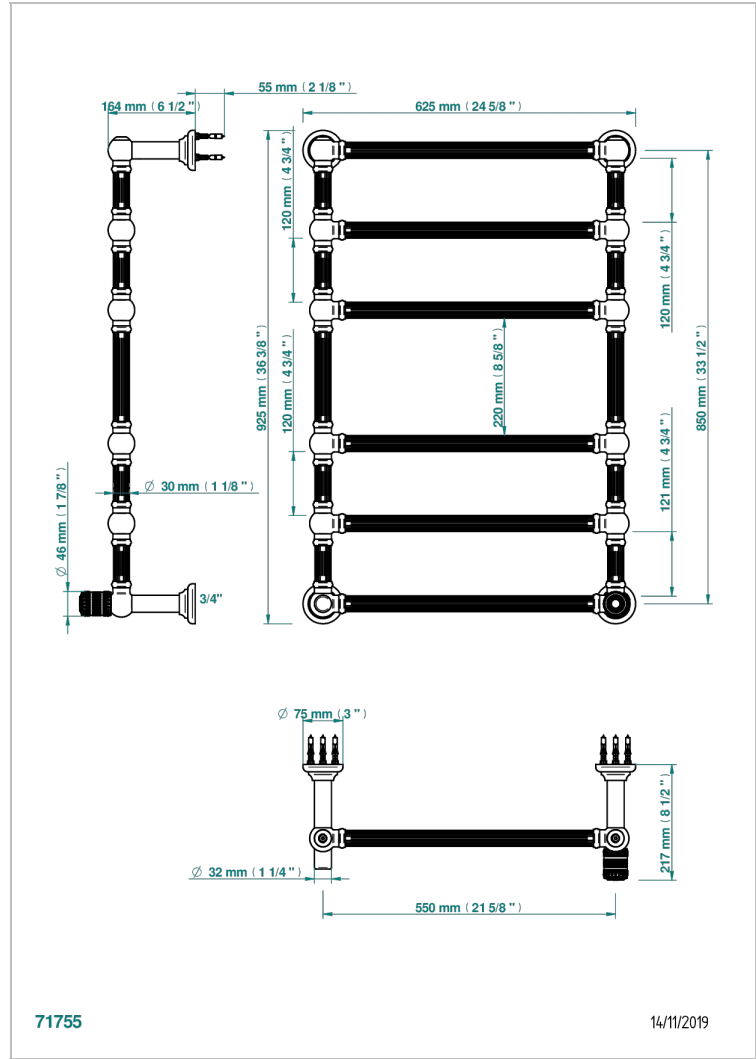

MONTE CARLO - PORCELANA DORADO

U8B-TWF6H1

Traditional towel warmer with fluted tube, 6 rails, 625 mm x 925 mm, hydronic with 1 stylised handle

CARACTERÍSTICAS

- Monte Carlo - porcelana dorado
- Traditional towel warmer with fluted tube, 6 rails, 625 mm x 925 mm, hydronic with 1 stylised handle

ESPECIFICACIONES TÉCNICAS

- Pression : 0,5 bars < P < 3 bars (recommandée)
- Pressure : 7.25 psi < P < 43.5 psi (advised)
- Température eau maximale conseillée : 60°C
- Maximum water temperature advised: 140°F
- Hauteur minimale au sol (maximum height from the ground) : 60 cm (24")
- Puissance / Power : 128W à Delta T 30