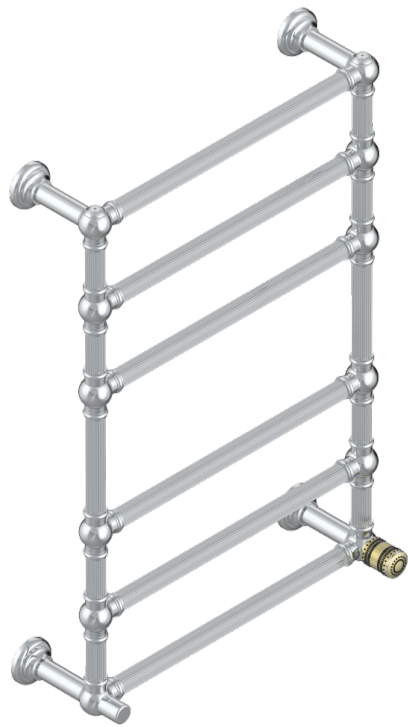

MONTE CARLO, GOLD PORCELAIN

U8B-TWF6H1

Traditional towel warmer with fluted tube, 6 rails, 625 mm x 925 mm, hydronic with 1 stylised handle

71755

14/11/2019

CHARACTERISTIC

- Monte Carlo, gold porcelain
- Traditional towel warmer with fluted tube, 6 rails, 625 mm x 925 mm, hydronic with 1 stylised handle

TECHNICAL SPECS

- Pression : 0,5 bars < P < 3 bars (recommandée)
- Pressure : 7.25 psi < P < 43.5 psi (advised)
- Température eau maximale conseillée : 60°C
- Maximum water temperature advised: 140°F
- Hauteur minimale au sol (maximum height from the ground) : 60 cm (24")
- Puissance / Power : 128W à Delta T 30

AVAILABLE FINITIONS

Blush PVD - H62
Brass color PVD - H49
Brown bronze color PVD - F33
Gold color PVD - H52
Graphite PVD - H64
Lacquered light bronze - D01

Matt Umber PVD - H67
Matt blush PVD - H60
Matt brass color PVD - H50
Matt brown bronze color PVD - F34
Matt chrome - C02
Matt gold - F07