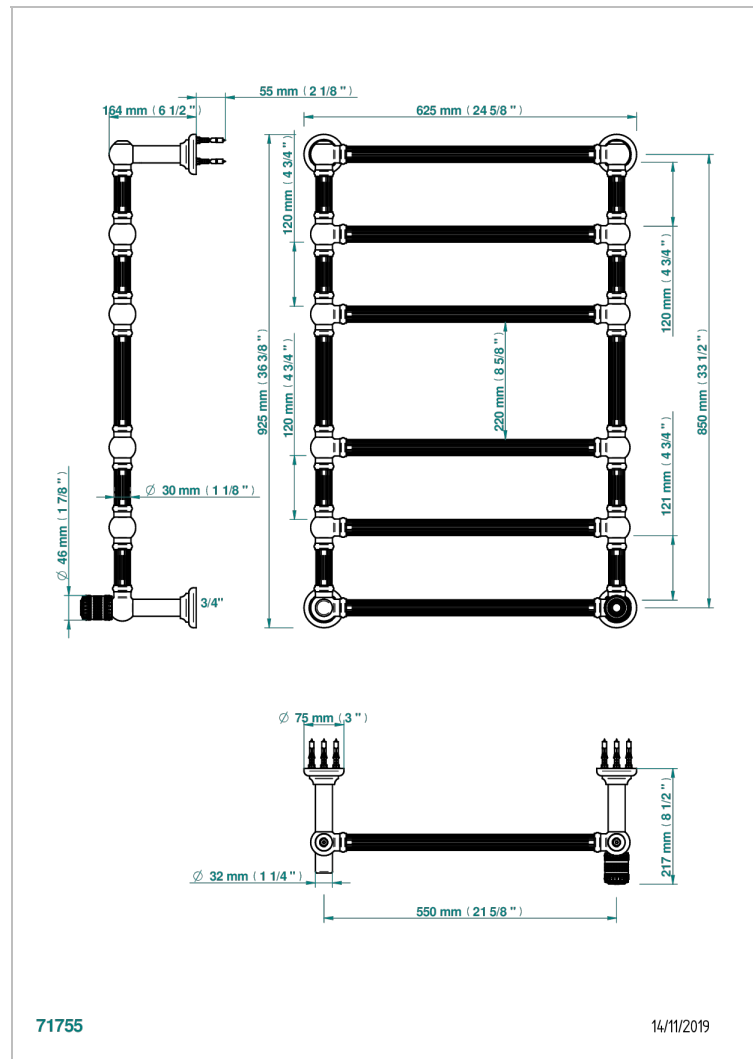

MONTE CARLO, GOLD PORCELAIN

U8B-TWF6H1

Traditional towel warmer with fluted tube, 6 rails, 625 mm x 925 mm, hydronic with 1 stylised handle

71755

14/11/2019

CHARACTERISTIC

- Monte Carlo, gold porcelain
- Traditional towel warmer with fluted tube, 6 rails, 625 mm x 925 mm, hydronic with 1 stylised handle

TECHNICAL SPECS

- Pression : 0,5 bars < P < 3 bars (recommandée)
- Pressure : 7.25 psi < P < 43.5 psi (advised)
- Température eau maximale conseillée : 60°C
- Maximum water temperature advised: 140°F
- Hauteur minimale au sol (maximum height from the ground) : 60 cm (24")
- Puissance / Power : 128W à Delta T 30