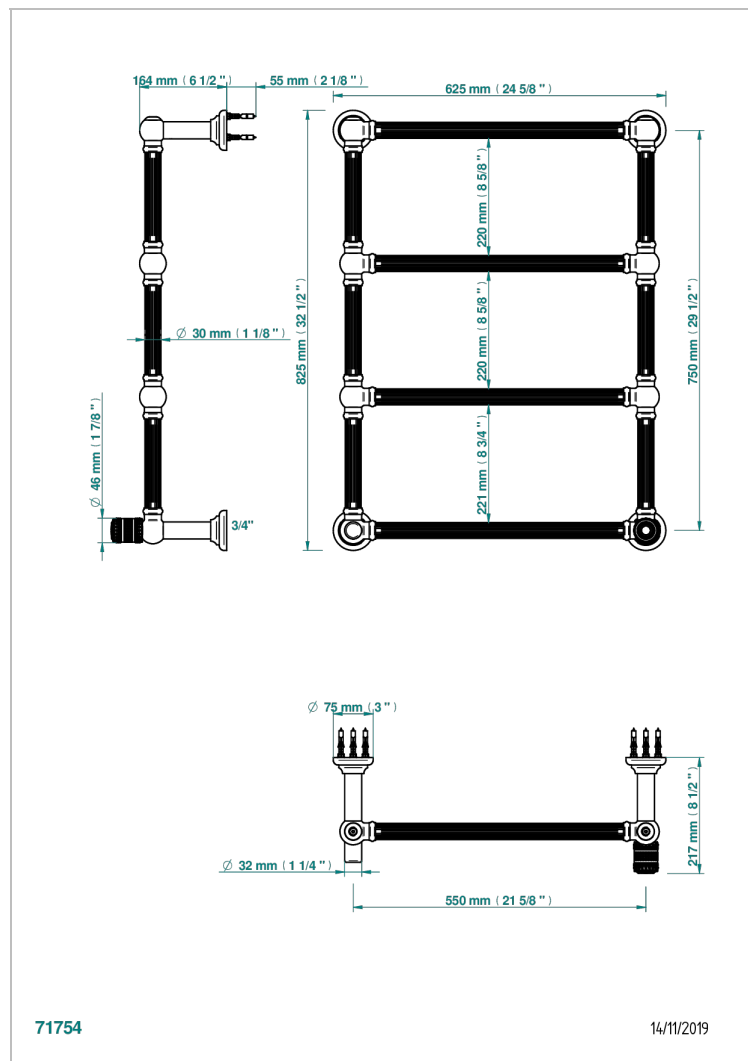

MONTE CARLO, GOLD PORCELAIN

U8B-TWF4H1

THG
PARIS

Traditional towel warmer with fluted tube, 4 rails, 625 mm x 825 mm, hydronic with 1 stylised handle

71754

14/11/2019

CHARACTERISTIC

- Monte Carlo, gold porcelain
- Traditional towel warmer with fluted tube, 4 rails, 625 mm x 825 mm, hydronic with 1 stylised handle

TECHNICAL SPECS

- Pression : 0,5 bars < P < 3 bars (recommandée)
- Pressure : 7.25 psi < P < 43.5 psi (advised)
- Température eau maximale conseillée : 60°C
- Maximum water temperature advised: 140°F
- Hauteur minimale au sol (maximum height from the ground) : 60 cm (24")
- Puissance / Power : 86W à Delta T 30