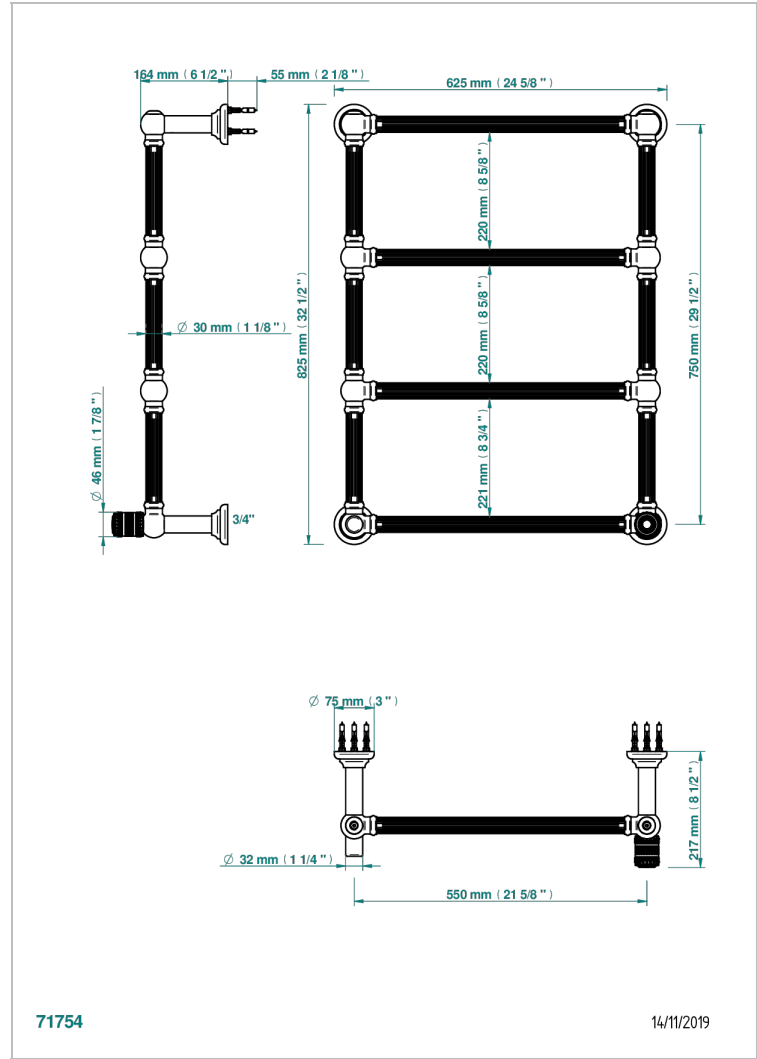

MONTE CARLO - PORCELANA DORADO

U8B-TWF4H1

THG[®]
PARIS

Traditional towel warmer with fluted tube, 4 rails, 625 mm x 825 mm, hydronic with 1 stylised handle

CARACTERÍSTICAS

- Monte Carlo - porcelana dorado
- Traditional towel warmer with fluted tube, 4 rails, 625 mm x 825 mm, hydronic with 1 stylised handle

ESPECIFICACIONES TÉCNICAS

- Pression : 0,5 bars < P < 3 bars (recommandée)
- Pressure : 7.25 psi < P < 43.5 psi (advised)
- Température eau maximale conseillée : 60°C
- Maximum water temperature advised: 140°F
- Hauteur minimale au sol (maximum height from the ground) : 60 cm (24")
- Puissance / Power : 86W à Delta T 30