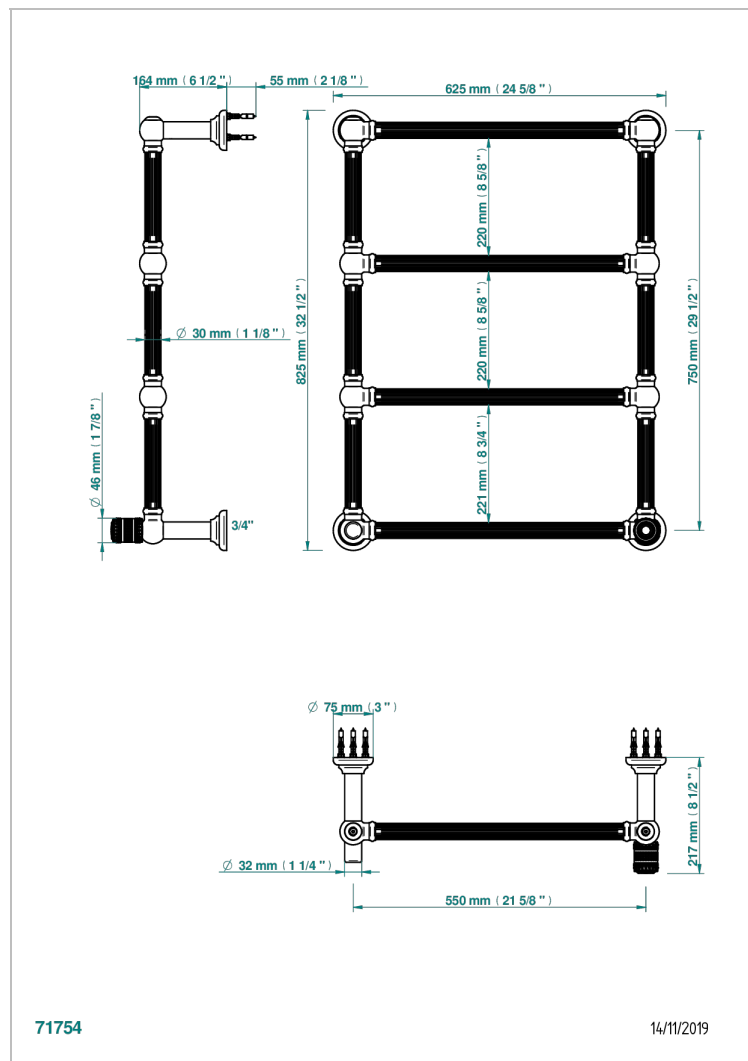

MONTE CARLO, GOLD PORCELAIN

U8B-TWF4H1

THG[®]
PARIS

Traditional towel warmer with fluted tube, 4 rails, 625 mm x 825 mm, hydronic with 1 stylised handle

CHARACTERISTIC

- Monte Carlo, gold porcelain
- Traditional towel warmer with fluted tube, 4 rails, 625 mm x 825 mm, hydronic with 1 stylised handle

TECHNICAL SPECS

- Pression : 0,5 bars < P < 3 bars (recommandée)
- Pressure : 7.25 psi < P < 43.5 psi (advised)
- Température eau maximale conseillée : 60°C
- Maximum water temperature advised: 140°F
- Hauteur minimale au sol (maximum height from the ground) : 60 cm (24")
- Puissance / Power : 86W à Delta T 30