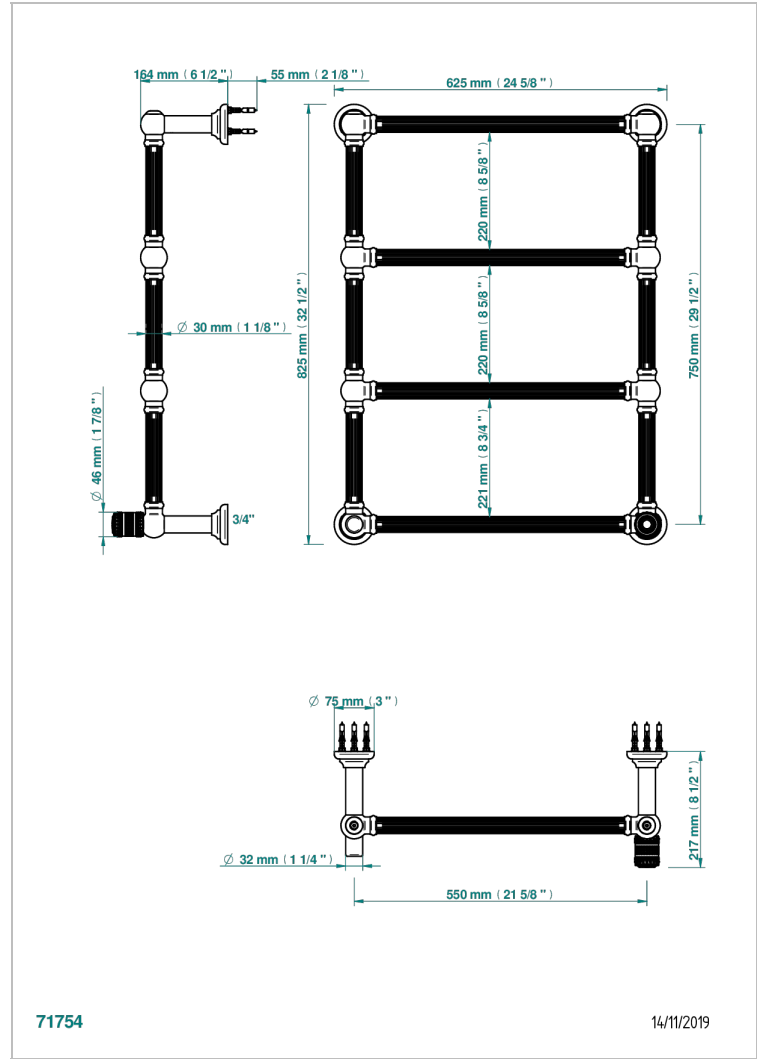

MONTE CARLO - PORCELANA DORADO

U8B-TWF4H1

Traditional towel warmer with fluted tube, 4 rails, 625 mm x 825 mm, hydronic with 1 stylised handle

THG[®]
PARIS

CARACTERÍSTICAS

- Monte Carlo - porcelana dorado
- Traditional towel warmer with fluted tube, 4 rails, 625 mm x 825 mm, hydronic with 1 stylised handle

ESPECIFICACIONES TÉCNICAS

- Pression : 0,5 bars < P < 3 bars (recommandée)
- Pressure : 7.25 psi < P < 43.5 psi (advised)
- Température eau maximale conseillée : 60°C
- Maximum water temperature advised: 140°F
- Hauteur minimale au sol (maximum height from the ground) : 60 cm (24")
- Puissance / Power : 86W à Delta T 30