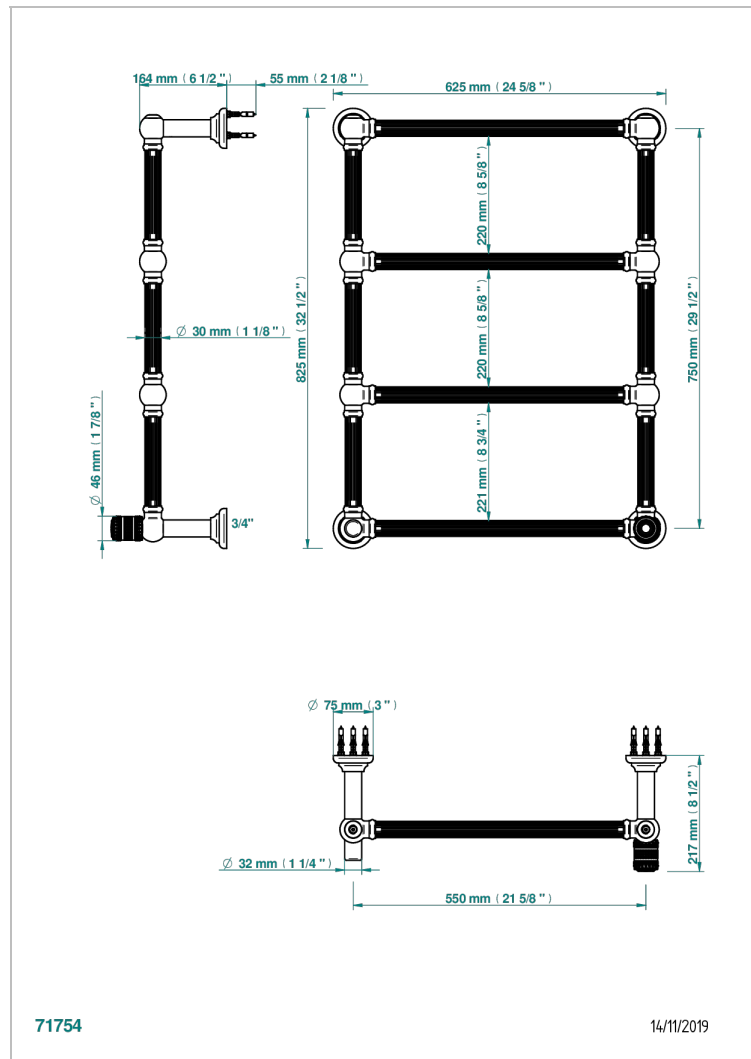

MONTE CARLO, GOLD PORCELAIN

U8B-TWF4H1

THG
PARIS

Traditional towel warmer with fluted tube, 4 rails, 625 mm x 825 mm, hydronic with 1 stylised handle

CHARACTERISTIC

- Monte Carlo, gold porcelain
- Traditional towel warmer with fluted tube, 4 rails, 625 mm x 825 mm, hydronic with 1 stylised handle

TECHNICAL SPECS

- Pression : 0,5 bars < P < 3 bars (recommandée)
- Pressure : 7.25 psi < P < 43.5 psi (advised)
- Température eau maximale conseillée : 60°C
- Maximum water temperature advised: 140°F
- Hauteur minimale au sol (maximum height from the ground) : 60 cm (24")
- Puissance / Power : 86W à Delta T 30