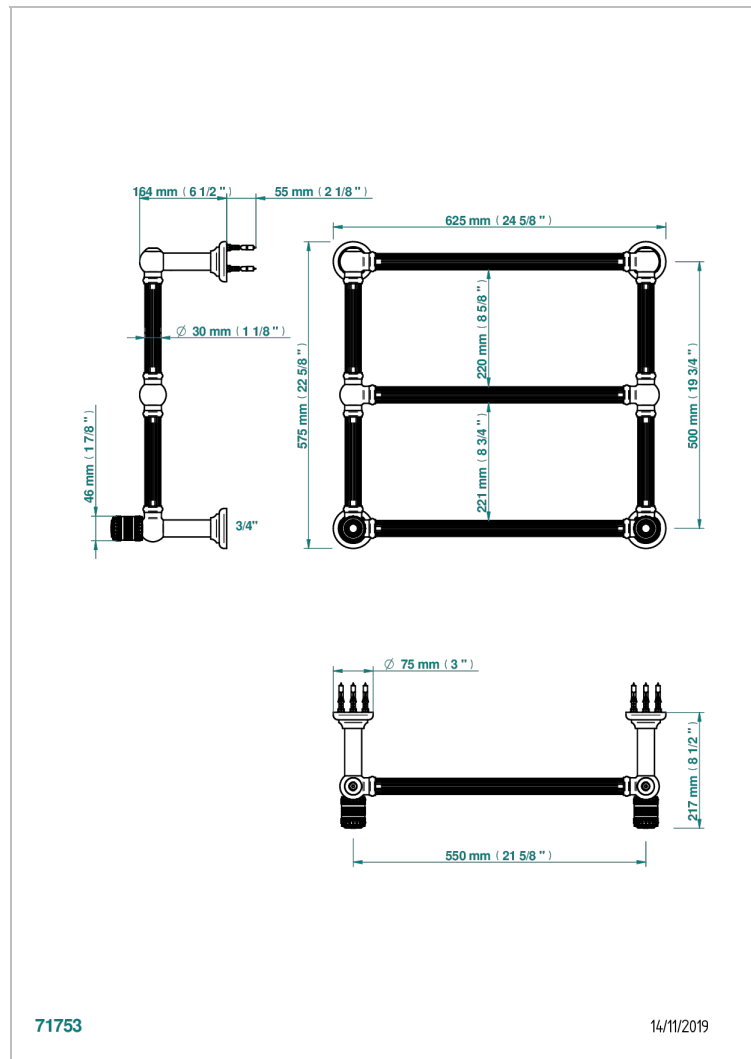

# MONTE CARLO, GOLD PORCELAIN

U8B-TWF3H2

Traditional towel warmer with fluted tube, 3 rails, 625 mm x 575 mm, hydronic with 2 stylised handles

THG<sup>®</sup>  
PARIS

## CHARACTERISTIC

- Monte Carlo, gold porcelain
- Traditional towel warmer with fluted tube, 3 rails, 625 mm x 575 mm, hydronic with 2 stylised handles

## TECHNICAL SPECS

- Pression : 0,5 bars < P < 3 bars (recommandée)
- Pressure : 7.25 psi < P < 43.5 psi (advised)
- Température eau maximale conseillée : 60°C
- Maximum water temperature advised: 140°F
- Hauteur minimale au sol (maximum height from the ground) : 60 cm (24")
- Puissance / Power : 64W à Delta T 30