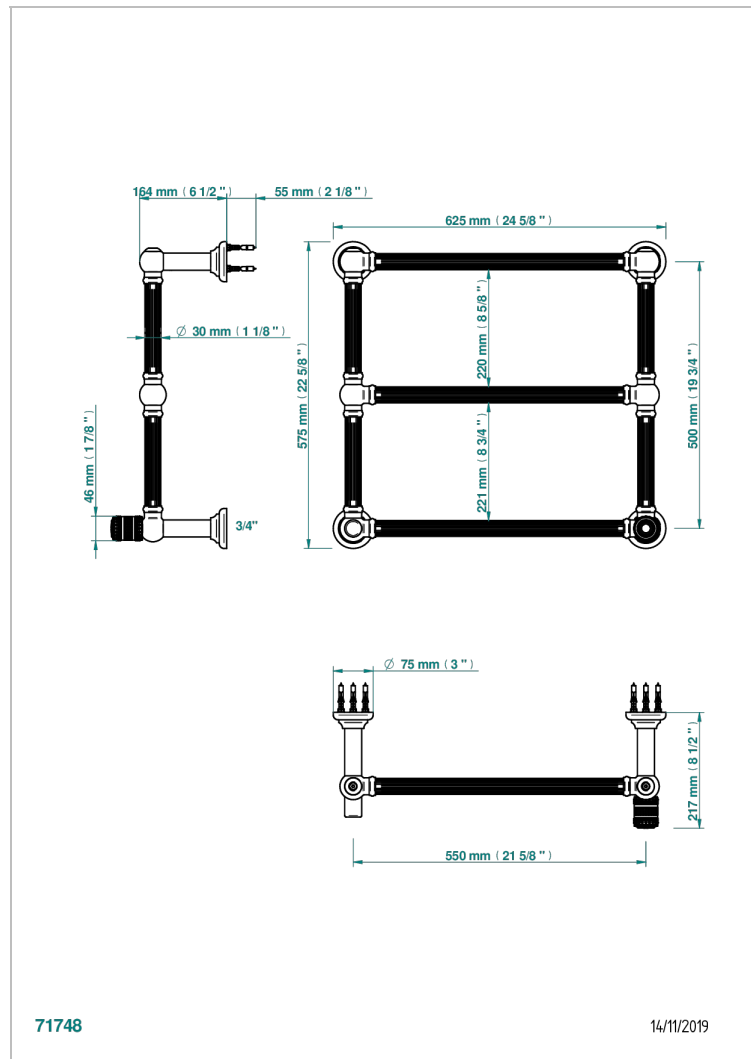

MONTE CARLO, GOLD PORCELAIN

U8B-TWF3H1

Traditional towel warmer with fluted tube, 3 rails, 625 mm x 575 mm, hydronic with 1 stylised handle

THG[®]
PARIS

CHARACTERISTIC

- Monte Carlo, gold porcelain
- Traditional towel warmer with fluted tube, 3 rails, 625 mm x 575 mm, hydronic with 1 stylised handle

TECHNICAL SPECS

- Pression : 0,5 bars < P < 3 bars (recommandée)
- Pressure : 7.25 psi < P < 43.5 psi (advised)
- Température eau maximale conseillée : 60°C
- Maximum water temperature advised: 140°F
- Hauteur minimale au sol (maximum height from the ground) : 60 cm (24")
- Puissance / Power : 64W à Delta T 30