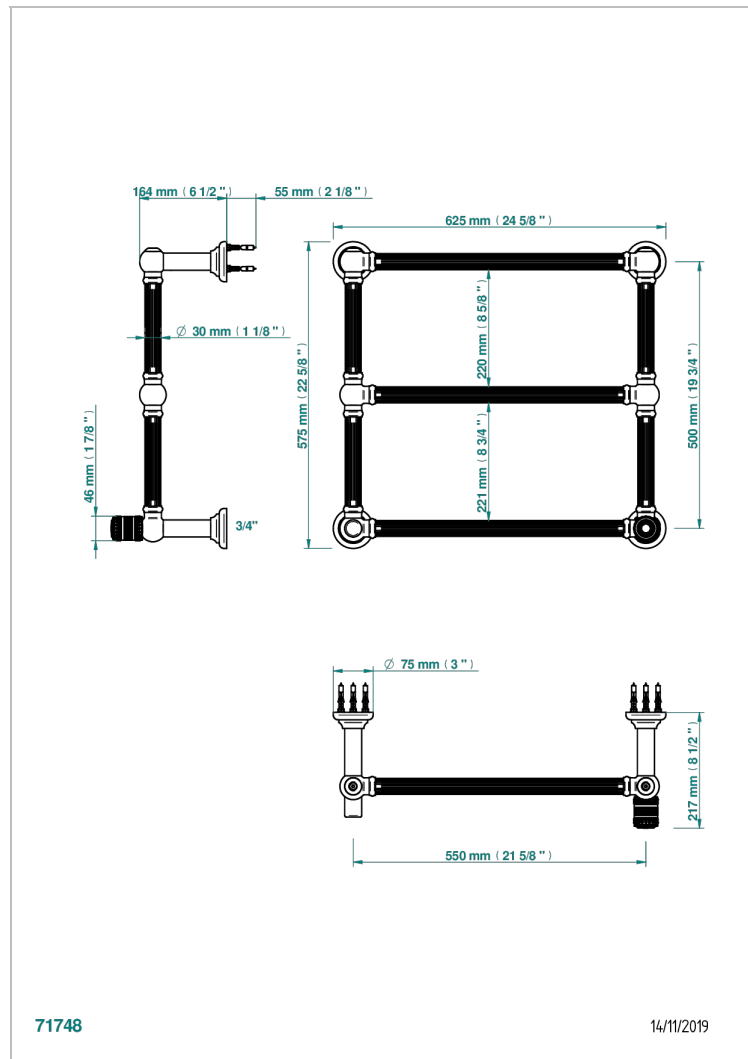

MONTE CARLO, GOLD PORCELAIN

U8B-TWF3H1

Traditional towel warmer with fluted tube, 3 rails, 625 mm x 575 mm, hydronic with 1 stylised handle

THG[®]
PARIS

CHARACTERISTIC

- Monte Carlo, gold porcelain
- Traditional towel warmer with fluted tube, 3 rails, 625 mm x 575 mm, hydronic with 1 stylised handle

TECHNICAL SPECS

- Pression : 0,5 bars <math>P < 3</math> bars (recommandée)
- Pressure : 7.25 psi <math>P < 43.5</math> psi (advised)
- Température eau maximale conseillée : 60°C
- Maximum water temperature advised: 140°F
- Hauteur minimale au sol (maximum height from the ground) : 60 cm (24")
- Puissance / Power : 64W à Delta T 30