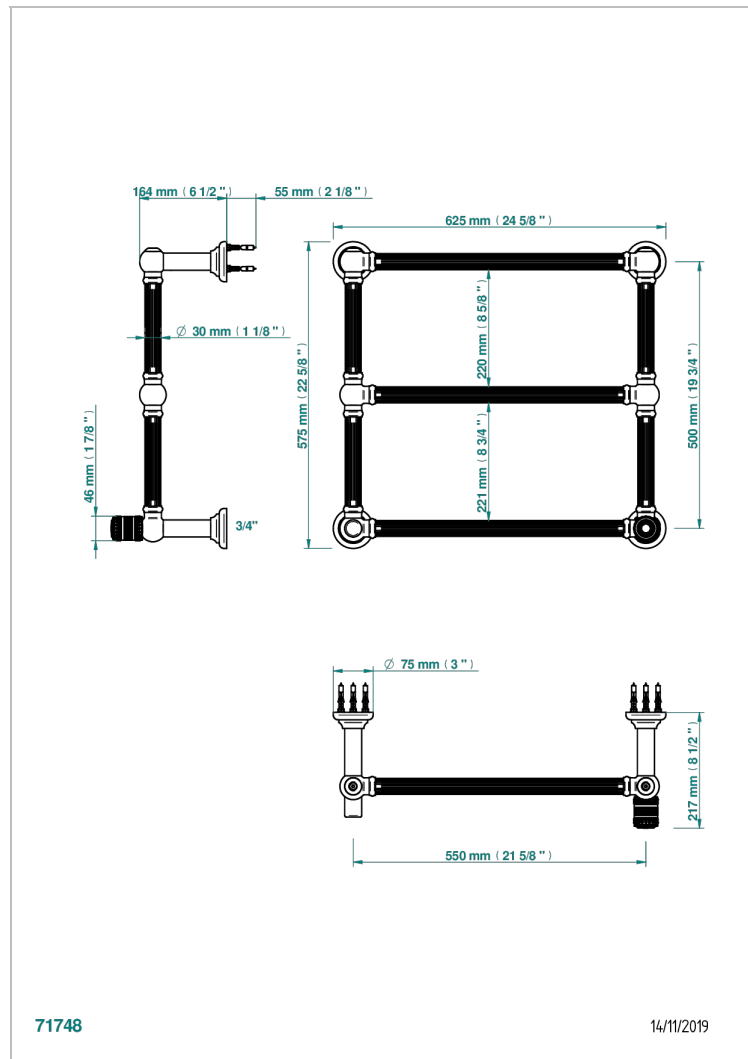

MONTE CARLO, GOLD PORCELAIN

U8B-TWF3H1

Traditional towel warmer with fluted tube, 3 rails, 625 mm x 575 mm, hydronic with 1 stylised handle

THG[®]
PARIS

71748

14/11/2019

CHARACTERISTIC

- Monte Carlo, gold porcelain
- Traditional towel warmer with fluted tube, 3 rails, 625 mm x 575 mm, hydronic with 1 stylised handle

TECHNICAL SPECS

- Pression : 0,5 bars < P < 3 bars (recommandée)
- Pressure : 7.25 psi < P < 43.5 psi (advised)
- Température eau maximale conseillée : 60°C
- Maximum water temperature advised: 140°F
- Hauteur minimale au sol (maximum height from the ground) : 60 cm (24")
- Puissance / Power : 64W à Delta T 30