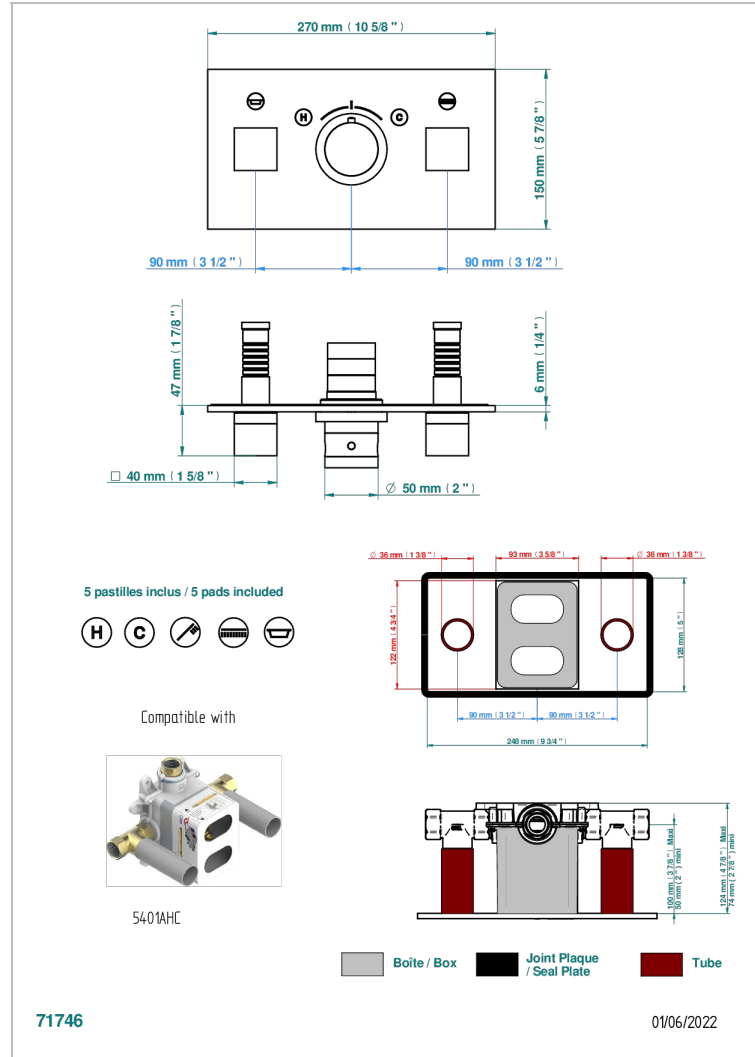

MONTAIGNE VENUS WHITE MARBLE WITH LEVER HANDLES

G3W-5401BEH

Trim for THG thermostat with 2 valves ref. 5 401AHM/US rough part supplied with fixing box , item to be installed horizontal

CHARACTERISTIC

- Montaigne Vénus white marble with lever handles
- Trim for THG thermostat with 2 valves ref. 5 401AHM/US rough part supplied with fixing box , item to be installed horizontal