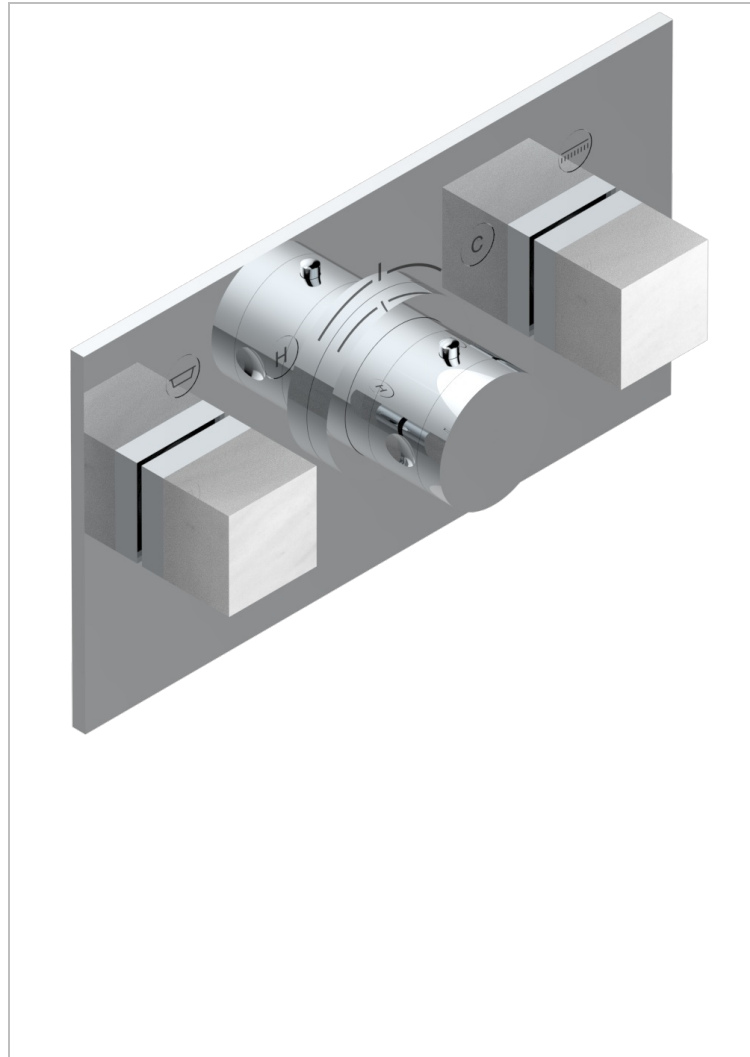

MONTAIGNE VENUS WHITE MARBLE WITH LEVER HANDLES

G3W-5401BEH

Trim for THG thermostat with 2 valves ref. 5 401AHM/US rough part supplied with fixing box , item to be installed horizontal

CHARACTERISTIC

- Montaigne Vénus white marble with lever handles
- Trim for THG thermostat with 2 valves ref. 5 401AHM/US rough part supplied with fixing box , item to be installed horizontal