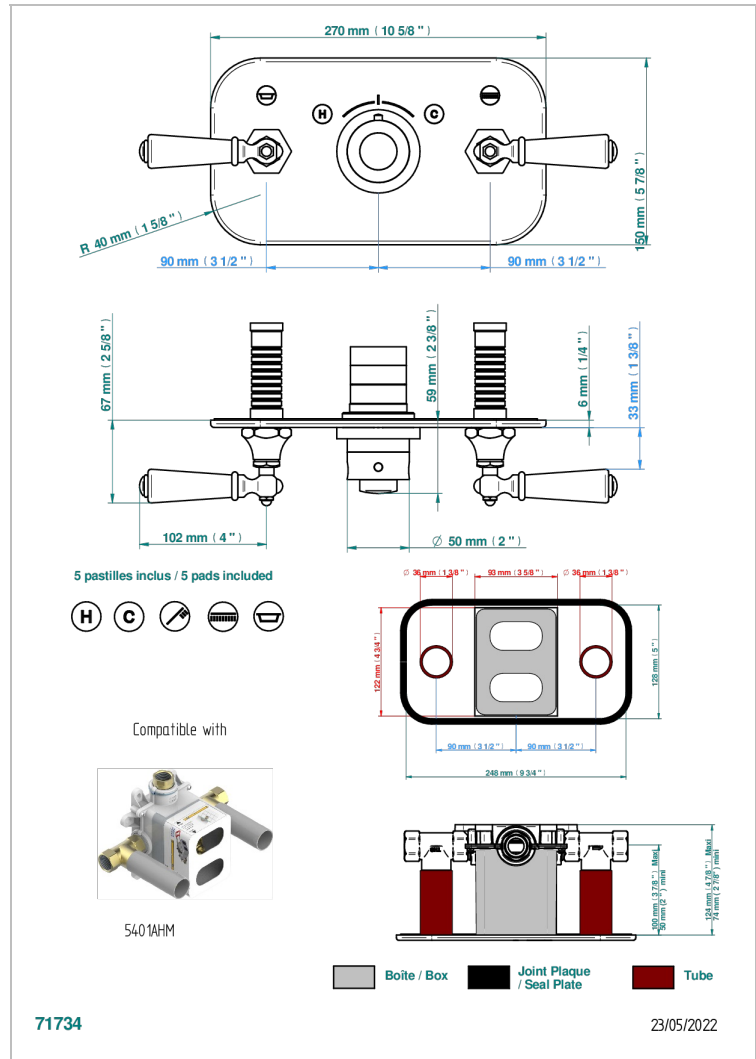

1900 WITH SMOOTH METAL LEVER HANDLES

G3M-5401BEH

Trim for THG thermostat with 2 valves ref. 5 401AHM/US rough part supplied with fixing box , item to be installed horizontal

CHARACTERISTIC

- 1900 with smooth metal lever handles
- Trim for THG thermostat with 2 valves ref. 5 401AHM/US rough part supplied with fixing box , item to be installed horizontal