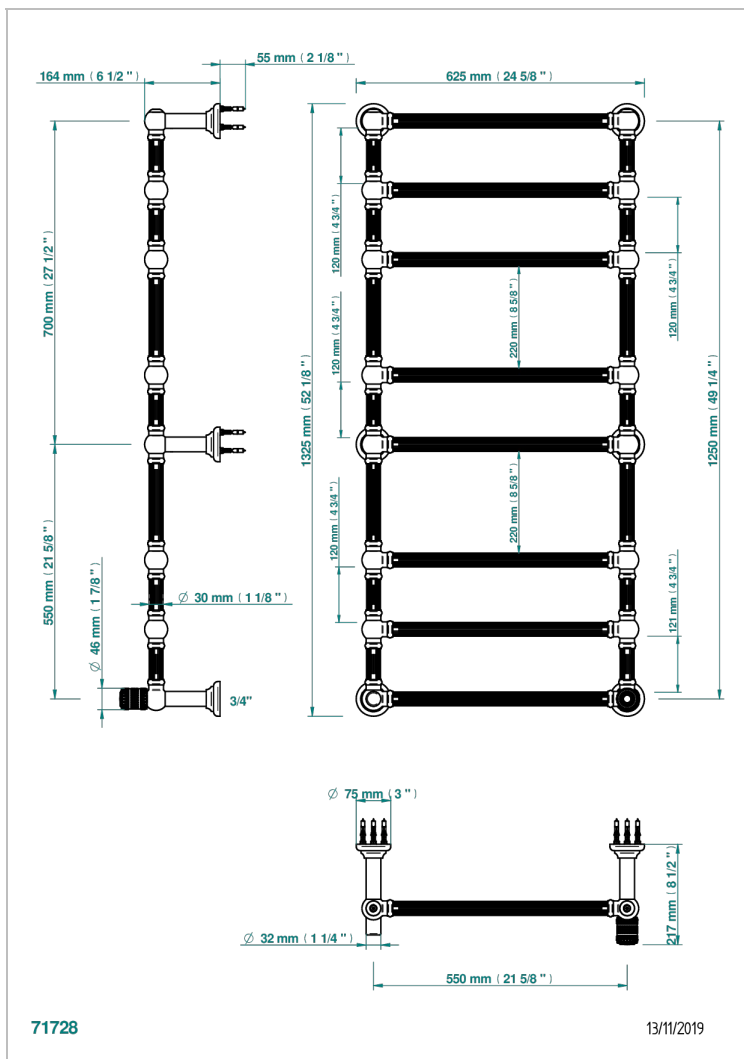

MONTE CARLO, WHITE GOLD PORCELAIN

U8C-TWF8H1

THG[®]
PARIS

Traditional towel warmer with fluted tube, 8 rails, 625 mm x 1325 mm, hydronic with 1 stylised handle

CHARACTERISTIC

- Monte Carlo, white gold porcelain
- Traditional towel warmer with fluted tube, 8 rails, 625 mm x 1325 mm, hydronic with 1 stylised handle

TECHNICAL SPECS

- Pression : 0,5 bars < P < 3 bars (recommandée)
- Pressure : 7.25 psi < P < 43.5 psi (advised)
- Température eau maximale conseillée : 60°C
- Maximum water temperature advised: 140°F
- Hauteur minimale au sol (maximum height from the ground) : 60 cm (24")
- Puissance / Power : 171W à Delta T 30