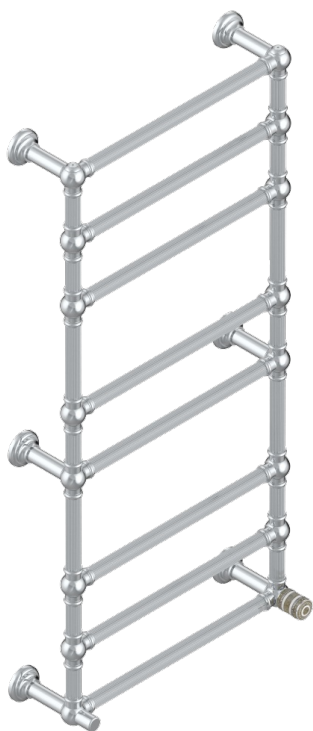

MONTE CARLO, WHITE GOLD PORCELAIN

U8C-TWF8H1

THG[®]
PARIS

Traditional towel warmer with fluted tube, 8 rails, 625 mm x 1325 mm, hydronic with 1 stylised handle

CHARACTERISTIC

- Monte Carlo, white gold porcelain
- Traditional towel warmer with fluted tube, 8 rails, 625 mm x 1325 mm, hydronic with 1 stylised handle

TECHNICAL SPECS

- Pression : 0,5 bars < P < 3 bars (recommandée)
- Pressure : 7.25 psi < P < 43.5 psi (advised)
- Température eau maximale conseillée : 60°C
- Maximum water temperature advised: 140°F
- Hauteur minimale au sol (maximum height from the ground) : 60 cm (24")
- Puissance / Power : 171W à Delta T 30

AVAILABLE FINITIONS

Blush PVD - H62
Brass color PVD - H49
Brown bronze color PVD - F33
Gold color PVD - H52
Graphite PVD - H64
Lacquered light bronze - D01

Matt Umber PVD - H67
Matt blush PVD - H60
Matt brass color PVD - H50
Matt brown bronze color PVD - F34
Matt chrome - C02
Matt gold - F07

Matt gold color PVD - H53
Matt graphite PVD - H65
Matt nickel (color finish) - C01
Matt nickel color PVD - H56
Nickel color PVD - H55
Polished chrome (color finish) - A02

Polished gold (color finish) - F01
Polished nickel - B01
Soft gold - F30
Soft matt gold - F31
Umber PVD - H66