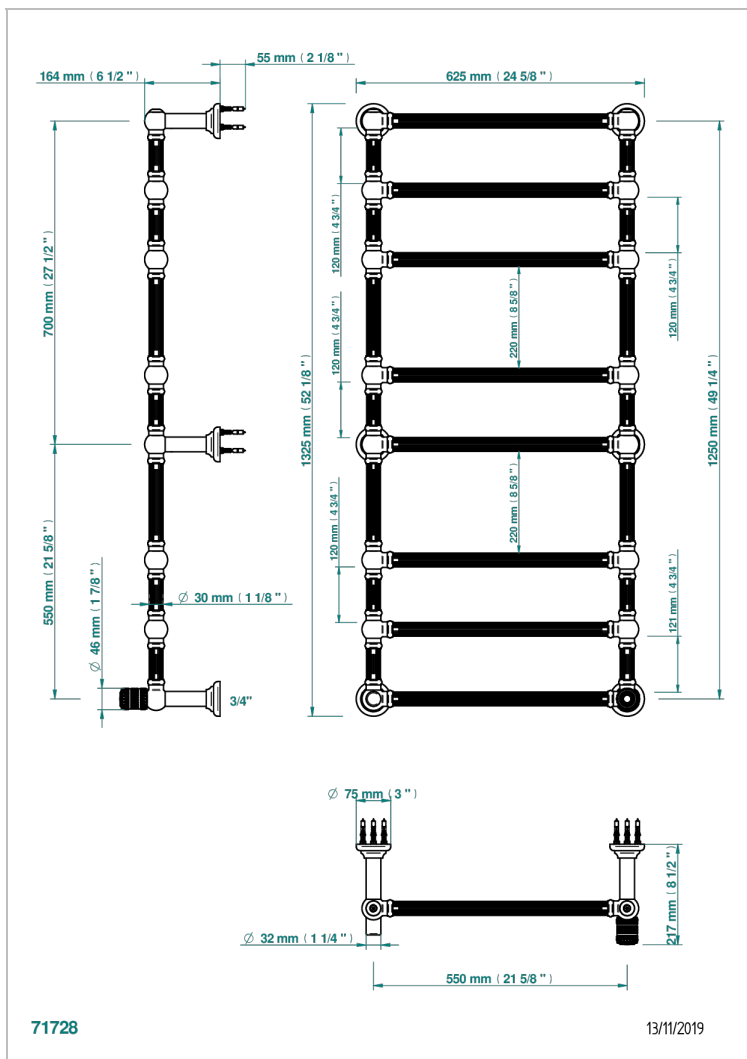

MONTE CARLO, WHITE GOLD PORCELAIN

U8C-TWF8H1

THG[®]
PARIS

Traditional towel warmer with fluted tube, 8 rails, 625 mm x 1325 mm, hydronic with 1 stylised handle

CHARACTERISTIC

- Monte Carlo, white gold porcelain
- Traditional towel warmer with fluted tube, 8 rails, 625 mm x 1325 mm, hydronic with 1 stylised handle

TECHNICAL SPECS

- Pression : 0,5 bars < P < 3 bars (recommandée)
- Pressure : 7.25 psi < P < 43.5 psi (advised)
- Température eau maximale conseillée : 60°C
- Maximum water temperature advised: 140°F
- Hauteur minimale au sol (maximum height from the ground) : 60 cm (24")
- Puissance / Power : 171W à Delta T 30