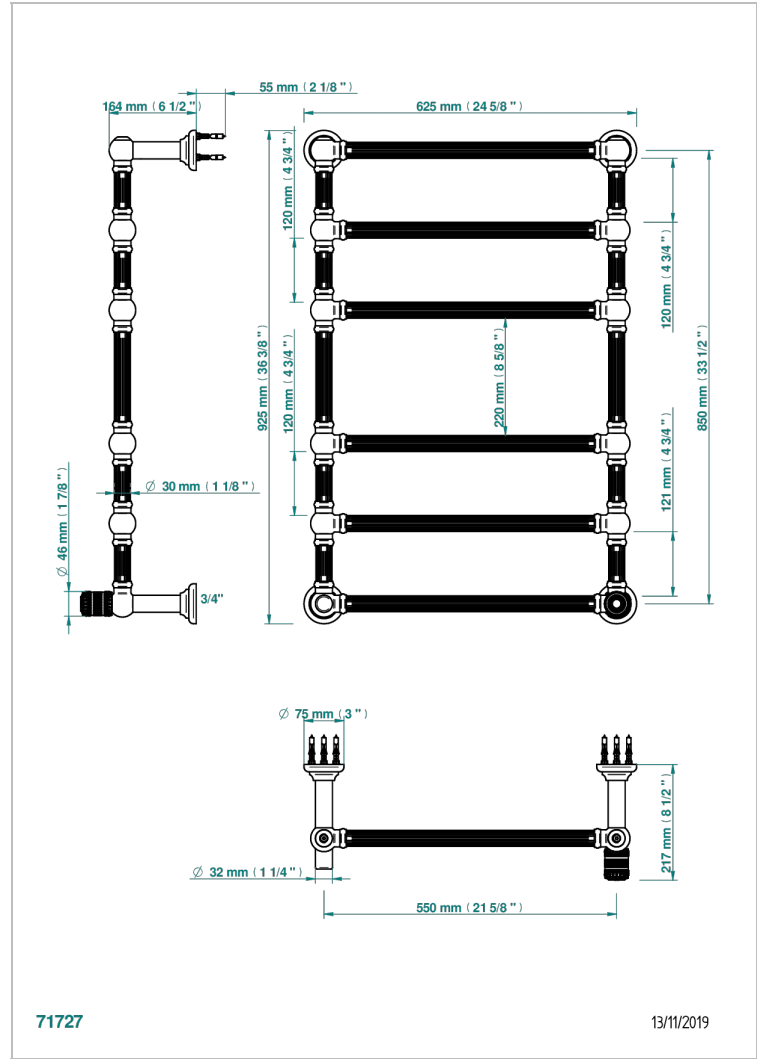

# MONTE CARLO, WHITE GOLD PORCELAIN

U8C-TWF6H1

THG<sup>®</sup>  
PARIS

Traditional towel warmer with fluted tube, 6 rails, 625 mm x 925 mm, hydronic with 1 stylised handle

71727

13/11/2019

## CHARACTERISTIC

- Monte Carlo, white gold porcelain
- Traditional towel warmer with fluted tube, 6 rails, 625 mm x 925 mm, hydronic with 1 stylised handle

## TECHNICAL SPECS

- Pression : 0,5 bars < P < 3 bars (recommandée)
- Pressure : 7.25 psi < P < 43.5 psi (advised)
- Température eau maximale conseillée : 60°C
- Maximum water temperature advised: 140°F
- Hauteur minimale au sol (maximum height from the ground) : 60 cm (24")
- Puissance / Power : 128W à Delta T 30