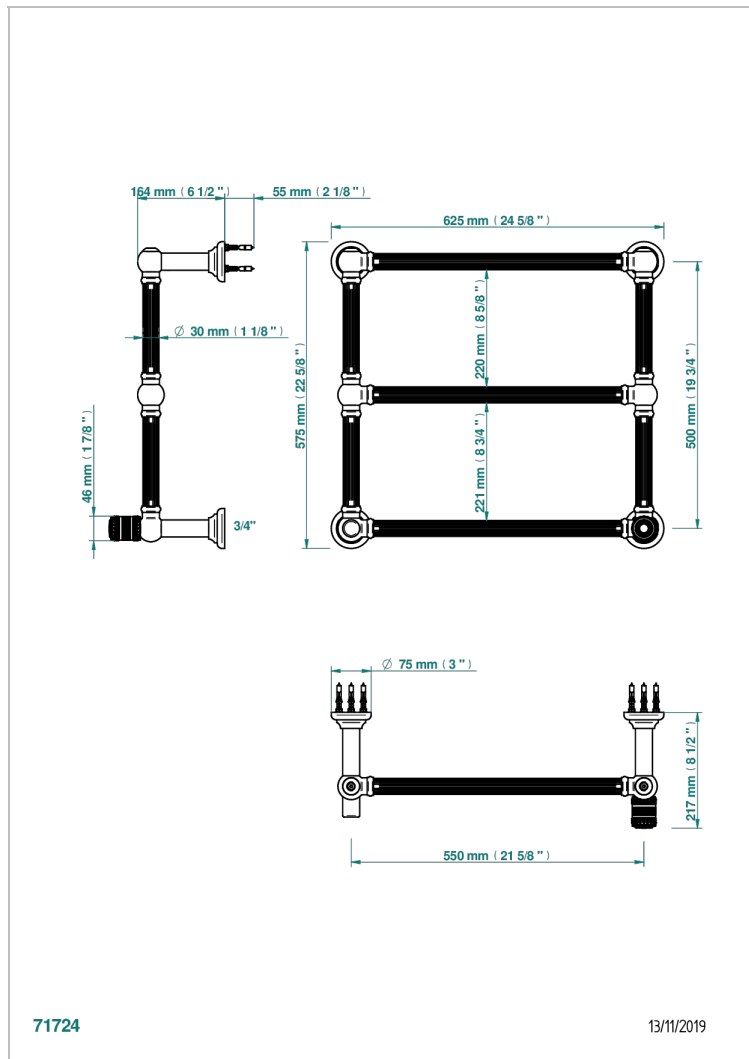

# MONTE CARLO, WHITE GOLD PORCELAIN

U8C-TWF3H1

THG<sup>®</sup>  
PARIS

Traditional towel warmer with fluted tube, 3 rails, 625 mm x 575 mm, hydronic with 1 stylised handle

## CHARACTERISTIC

- Monte Carlo, white gold porcelain
- Traditional towel warmer with fluted tube, 3 rails, 625 mm x 575 mm, hydronic with 1 stylised handle

## TECHNICAL SPECS

- Pression : 0,5 bars < P < 3 bars (recommandée)
- Pressure : 7.25 psi < P < 43.5 psi (advised)
- Température eau maximale conseillée : 60°C
- Maximum water temperature advised: 140°F
- Hauteur minimale au sol (maximum height from the ground) : 60 cm (24")
- Puissance / Power : 64W à Delta T 30