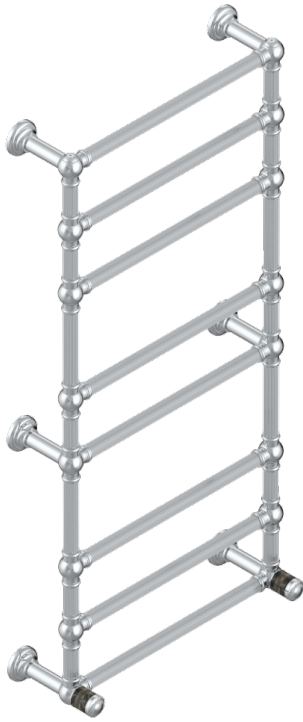

MALMAISON PORTORO

U95-TWF8H2

Traditional towel warmer with fluted tube, 8 rails, 625 mm x 1325 mm, hydronic with 2 stylised handles

THG
PARIS

CHARACTERISTIC

- Malmaison Portoro
- Traditional towel warmer with fluted tube, 8 rails, 625 mm x 1325 mm, hydronic with 2 stylised handles

TECHNICAL SPECS

- Pression : 0,5 bars < P < 3 bars (recommandée)
- Pressure : 7.25 psi < P < 43.5 psi (advised)
- Température eau maximale conseillée : 60°C
- Maximum water temperature advised: 140°F
- Hauteur minimale au sol (maximum height from the ground) : 60 cm (24")
- Puissance / Power : 171W à Delta T 30

AVAILABLE FINITIONS

Lacquered light bronze - D01
Matt chrome - C02
Matt gold - F07
Matt nickel (color finish) - C01
Polished chrome (color finish) - A02
Polished gold (color finish) - F01

Polished nickel - B01
Soft gold - F30
Soft matt gold - F31