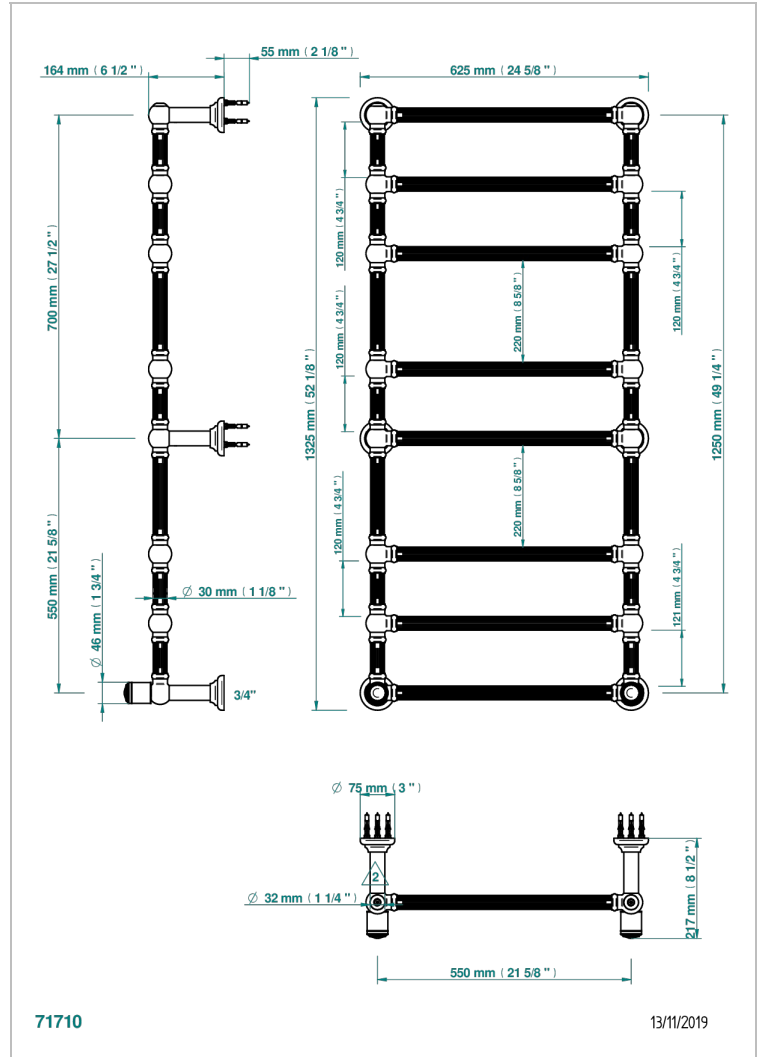

MALMAISON PORTORO

U95-TWF8H2

Traditional towel warmer with fluted tube, 8 rails, 625 mm x 1325 mm, hydronic with 2 stylised handles

THG
PARIS

CHARACTERISTIC

- Malmaison Portoro
- Traditional towel warmer with fluted tube, 8 rails, 625 mm x 1325 mm, hydronic with 2 stylised handles

TECHNICAL SPECS

- Pression : 0,5 bars < P < 3 bars (recommandée)
- Pressure : 7.25 psi < P < 43.5 psi (advised)
- Température eau maximale conseillée : 60°C
- Maximum water temperature advised: 140°F
- Hauteur minimale au sol (maximum height from the ground) : 60 cm (24")
- Puissance / Power : 171W à Delta T 30