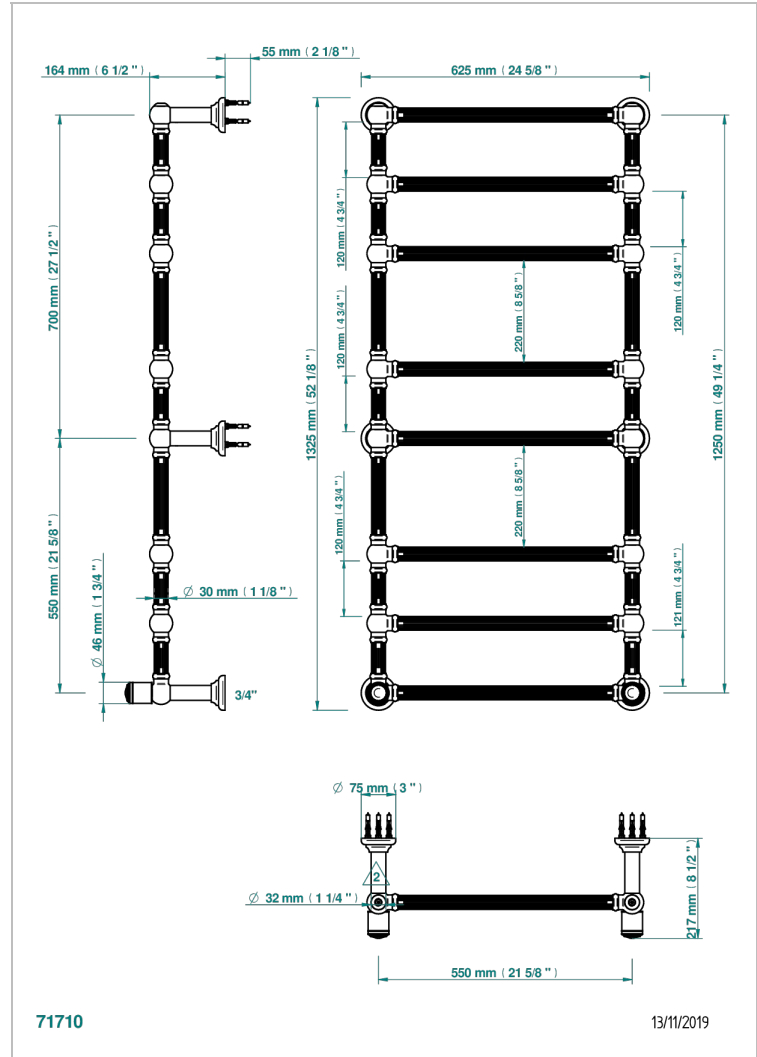

# MALMAISON PORTORO

U95-TWF8H2

Traditional towel warmer with fluted tube, 8 rails, 625 mm x 1325 mm, hydronic with 2 stylised handles

THG<sup>®</sup>  
PARIS

## CHARACTERISTIC

- Malmaison Portoro
- Traditional towel warmer with fluted tube, 8 rails, 625 mm x 1325 mm, hydronic with 2 stylised handles

## TECHNICAL SPECS

- Pression : 0,5 bars < P < 3 bars (recommandée)
- Pressure : 7.25 psi < P < 43.5 psi (advised)
- Température eau maximale conseillée : 60°C
- Maximum water temperature advised: 140°F
- Hauteur minimale au sol (maximum height from the ground) : 60 cm (24")
- Puissance / Power : 171W à Delta T 30