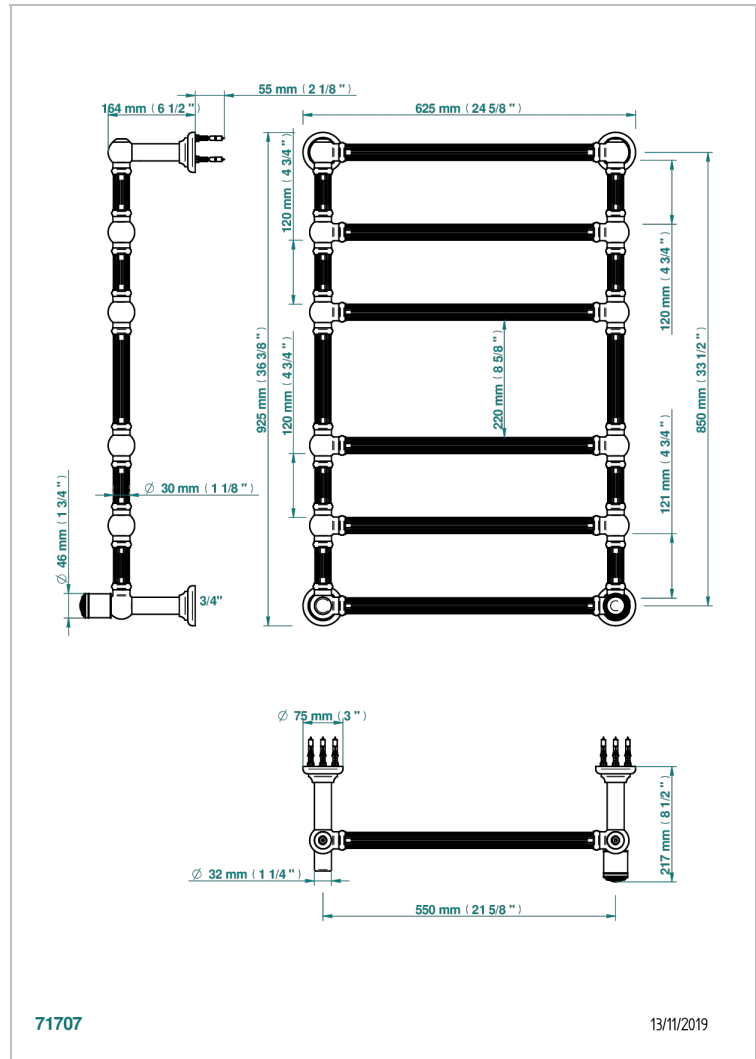

# MALMAISON PORTORO

U95-TWF6H1

Traditional towel warmer with fluted tube, 6 rails, 625 mm x 925 mm, hydronic with 1 stylised handle

THG<sup>®</sup>  
PARIS

## CHARACTERISTIC

- Malmaison Portoro
- Traditional towel warmer with fluted tube, 6 rails, 625 mm x 925 mm, hydronic with 1 stylised handle

## TECHNICAL SPECS

- Pression : 0,5 bars < P < 3 bars (recommandée)
- Pressure : 7.25 psi < P < 43.5 psi (advised)
- Température eau maximale conseillée : 60°C
- Maximum water temperature advised: 140°F
- Hauteur minimale au sol (maximum height from the ground) : 60 cm (24")
- Puissance / Power : 128W à Delta T 30