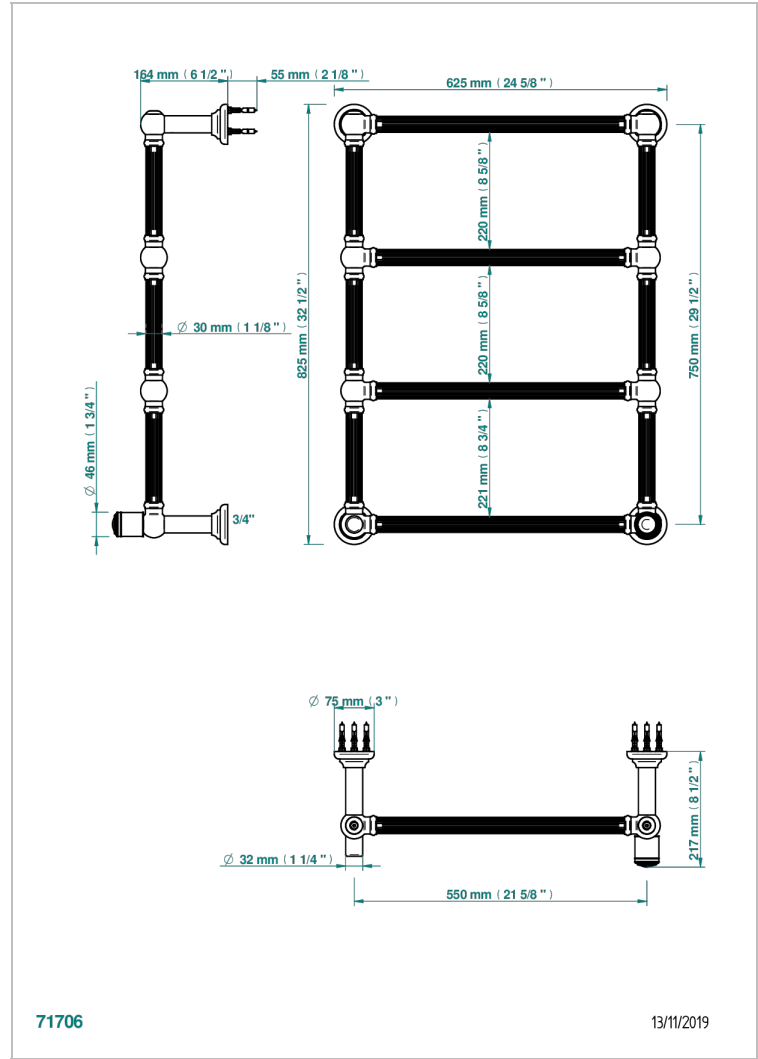

Traditional towel warmer with fluted tube, 4 rails, 625 mm x 825 mm, hydronic with 1 stylised handle

### CARACTERÍSTICAS

- Malmaison Portoro
- Traditional towel warmer with fluted tube, 4 rails, 625 mm x 825 mm, hydronic with 1 stylised handle

### ESPECIFICACIONES TÉCNICAS

- Pression : 0,5 bars < P < 3 bars (recommandée)
- Pressure : 7.25 psi < P < 43.5 psi (advised)
- Température eau maximale conseillée : 60°C
- Maximum water temperature advised: 140°F
- Hauteur minimale au sol (maximum height from the ground) : 60 cm (24")
- Puissance / Power : 86W à Delta T 30