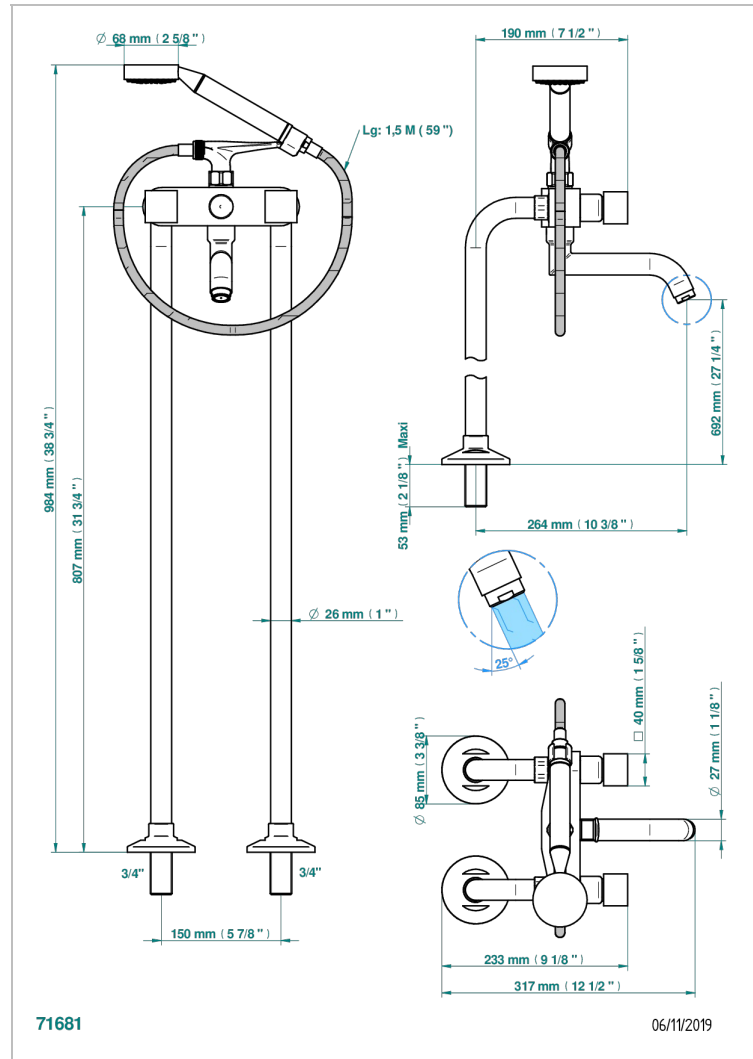

MONTAIGNE GRAND ANTIQUE MARBLE

G3R-13CS

Bath shower tub filler with floor risers

CHARACTERISTIC

- ACS : 21ACCLY034

STANDARDS

AVAILABLE FINITIONS

Black ceram - D30
Blush PVD - H62
Brass color PVD - H49
Brown bronze color PVD - F33
Chrome polished - A02
Chrome polished / gold polished - G02

Copper antique matt, coated - H07
Gold color PVD - H52
Gold mat - F07
Gold polished - F01
Graphite PVD - H64
Light coated bronze - D01

Matt Umber PVD - H67
Matt blush PVD - H60
Matt brass color PVD - H50
Matt brown bronze color PVD - F34
Matt chrome (American satin) - C02
Matt gold color PVD - H53

Matt graphite PVD - H65
Matt nickel (American satin) - C01
Matt nickel color PVD - H56
Nickel antique / Sovereign - H28
Nickel color PVD - H55
Nickel polished - B01

Soft gold - F30
Soft matt gold - F31
Umber PVD - H66