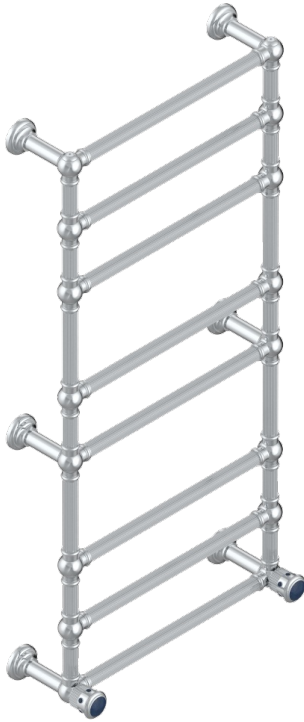

# TROCADERO LAPIS LAZULI

U7B-TWF8H2

THG<sup>®</sup>  
PARIS

Traditional towel warmer with fluted tube, 8 rails, 625 mm x 1325 mm, hydronic with 2 stylised handles

## CARACTERÍSTICAS

- Trocadero Lapis Lazuli
- Traditional towel warmer with fluted tube, 8 rails, 625 mm x 1325 mm, hydronic with 2 stylised handles

## ESPECIFICACIONES TÉCNICAS

- Pression : 0,5 bars < P < 3 bars (recommandée)
- Pressure : 7.25 psi < P < 43.5 psi (advised)
- Température eau maximale conseillée : 60°C
- Maximum water temperature advised: 140°F
- Hauteur minimale au sol (maximum height from the ground) : 60 cm (24")
- Puissance / Power : 171W à Delta T 30

## ACABADOS DISPONIBLES

Bronce claro - D01  
Cromo - A02  
Cromo mate - C02  
Dorado - F01  
Dorado mate - F07  
Dorado pálido - F30

Dorado pálido mate (sin barniz) - F31  
Níquel - B01  
Níquel mate - C01  
Pvd blush - H62  
Pvd blush mate - H60  
Pvd color latón - H49