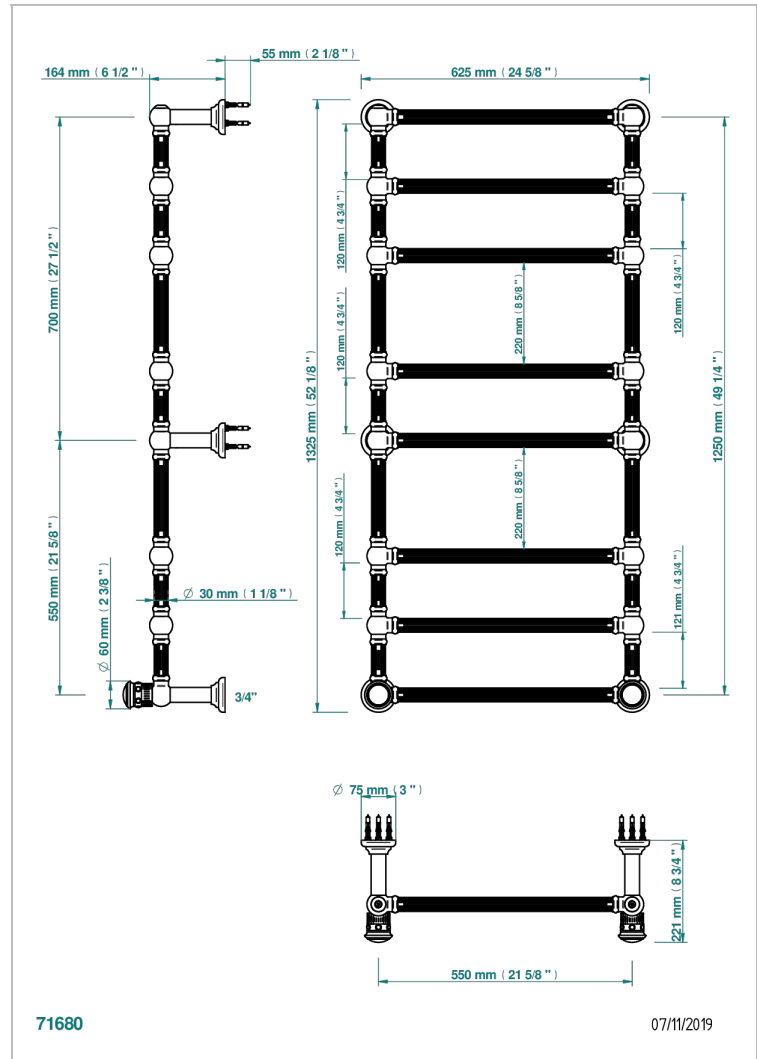

# TROCADERO LAPIS LAZULI

U7B-TWF8H2

THG<sup>®</sup>  
PARIS

Traditional towel warmer with fluted tube, 8 rails, 625 mm x 1325 mm, hydronic with 2 stylised handles

## CARACTERÍSTICAS

- Trocadero Lapis Lazuli
- Traditional towel warmer with fluted tube, 8 rails, 625 mm x 1325 mm, hydronic with 2 stylised handles

## ESPECIFICACIONES TÉCNICAS

- Pression : 0,5 bars < P < 3 bars (recommandée)
- Pressure : 7.25 psi < P < 43.5 psi (advised)
- Température eau maximale conseillée : 60°C
- Maximum water temperature advised: 140°F
- Hauteur minimale au sol (maximum height from the ground) : 60 cm (24")
- Puissance / Power : 171W à Delta T 30