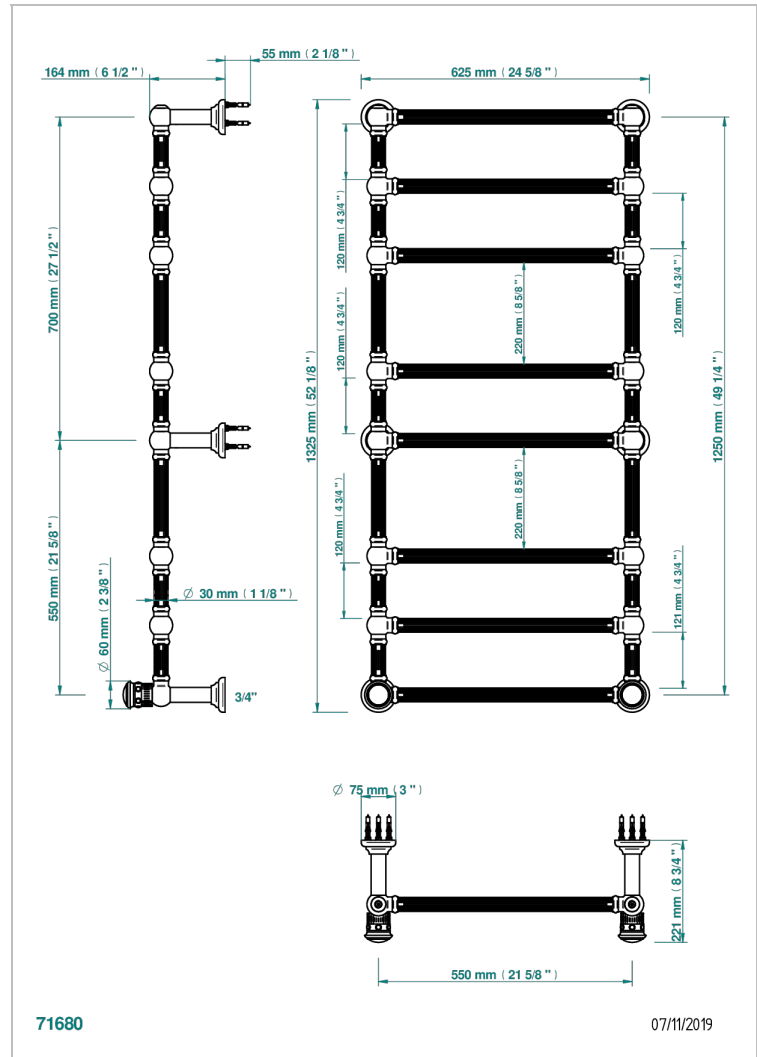

TROCADERO LAPIS LAZULI

U7B-TWF8H2

THG[®]
PARIS

Traditional towel warmer with fluted tube, 8 rails, 625 mm x 1325 mm, hydronic with 2 stylised handles

CHARACTERISTIC

- Trocadéro Lapis Lazuli
- Traditional towel warmer with fluted tube, 8 rails, 625 mm x 1325 mm, hydronic with 2 stylised handles

TECHNICAL SPECS

- Pression : 0,5 bars < P < 3 bars (recommandée)
- Pressure : 7.25 psi < P < 43.5 psi (advised)
- Température eau maximale conseillée : 60°C
- Maximum water temperature advised: 140°F
- Hauteur minimale au sol (maximum height from the ground) : 60 cm (24")
- Puissance / Power : 171W à Delta T 30