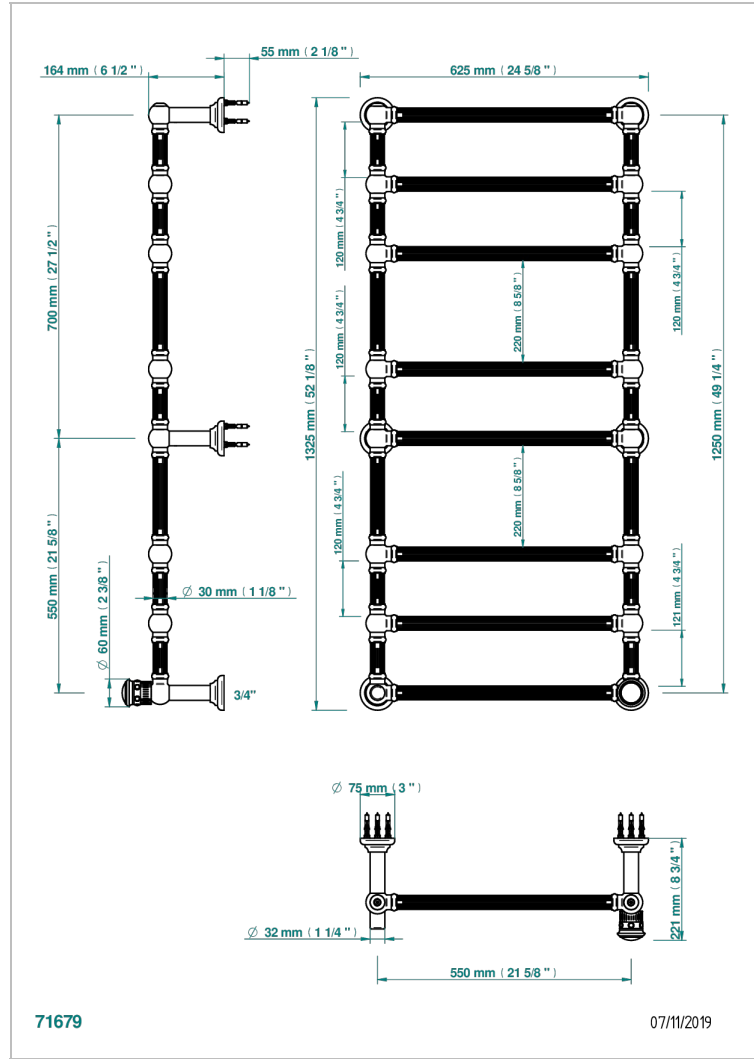

TROCADERO LAPIS LAZULI

U7B-TWF8H1

Traditional towel warmer with fluted tube, 8 rails, 625 mm x 1325 mm, hydronic with 1 stylised handle

THG[®]
PARIS

CARACTERÍSTICAS

- Trocadéro Lapis Lazuli
- Traditional towel warmer with fluted tube, 8 rails, 625 mm x 1325 mm, hydronic with 1 stylised handle

ESPECIFICACIONES TÉCNICAS

- Pression : 0,5 bars < P < 3 bars (recommandée)
- Pressure : 7.25 psi < P < 43.5 psi (advised)
- Température eau maximale conseillée : 60°C
- Maximum water temperature advised: 140°F
- Hauteur minimale au sol (maximum height from the ground) : 60 cm (24")
- Puissance / Power : 171W à Delta T 30