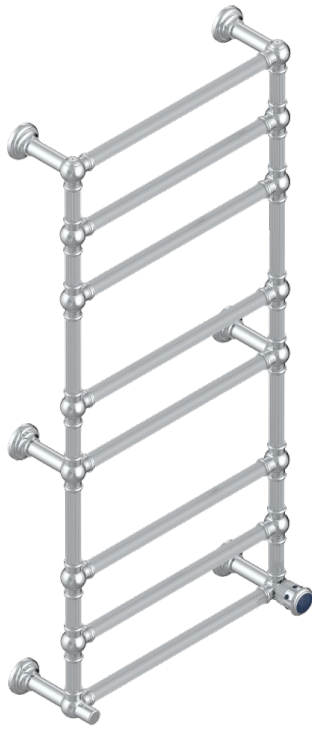

TROCADERO LAPIS LAZULI

U7B-TWF8H1

Traditional towel warmer with fluted tube, 8 rails, 625 mm x 1325 mm, hydronic with 1 stylised handle

THG[®]
PARIS

CARACTERÍSTICAS

- Trocadéro Lapis Lazuli
- Traditional towel warmer with fluted tube, 8 rails, 625 mm x 1325 mm, hydronic with 1 stylised handle

ESPECIFICACIONES TÉCNICAS

- Pression : 0,5 bars < P < 3 bars (recommandée)
- Pressure : 7.25 psi < P < 43.5 psi (advised)
- Température eau maximale conseillée : 60°C
- Maximum water temperature advised: 140°F
- Hauteur minimale au sol (maximum height from the ground) : 60 cm (24")
- Puissance / Power : 171W à Delta T 30

ACABADOS DISPONIBLES

Bronce claro - D01
Cromo - A02
Cromo mate - C02
Dorado - F01
Dorado mate - F07
Dorado pálido - F30

Dorado pálido mate (sin barniz) - F31
Níquel - B01
Níquel mate - C01
Pvd blush - H62
Pvd blush mate - H60
Pvd color latón - H49

Pvd color latón mate - H50
Pvd color níquel - H55
Pvd color níquel mate - H56
Pvd color oro - H52
Pvd color oro mate - H53
Pvd grafito - H64

Pvd grafito mate - H65
Pvd marrón bronce - F33
Pvd marrón bronce mate - F34
Pvd umber - H66
Pvd umber mate - H67