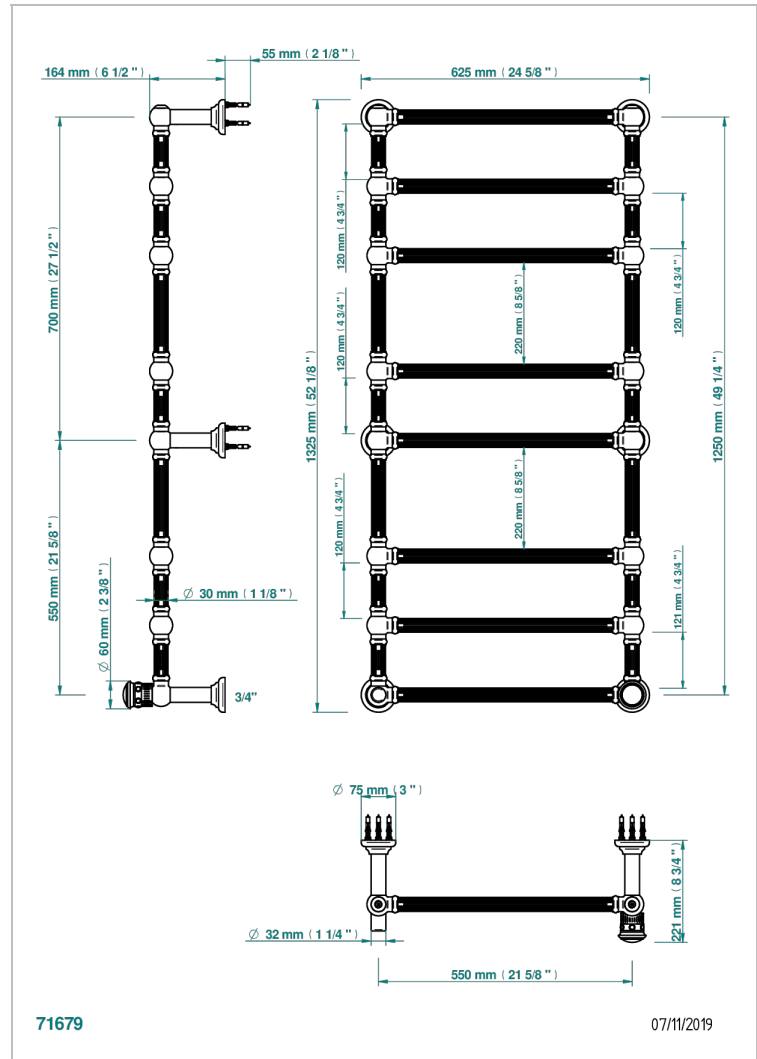

TROCADERO LAPIS LAZULI

U7B-TWF8H1

Traditional towel warmer with fluted tube, 8 rails, 625 mm x 1325 mm, hydronic with 1 stylised handle

CHARACTERISTIC

- Trocadéro Lapis Lazuli
- Traditional towel warmer with fluted tube, 8 rails, 625 mm x 1325 mm, hydronic with 1 stylised handle

TECHNICAL SPECS

- Pression : 0,5 bars < P < 3 bars (recommandée)
- Pressure : 7.25 psi < P < 43.5 psi (advised)
- Température eau maximale conseillée : 60°C
- Maximum water temperature advised: 140°F
- Hauteur minimale au sol (maximum height from the ground) : 60 cm (24")
- Puissance / Power : 171W à Delta T 30