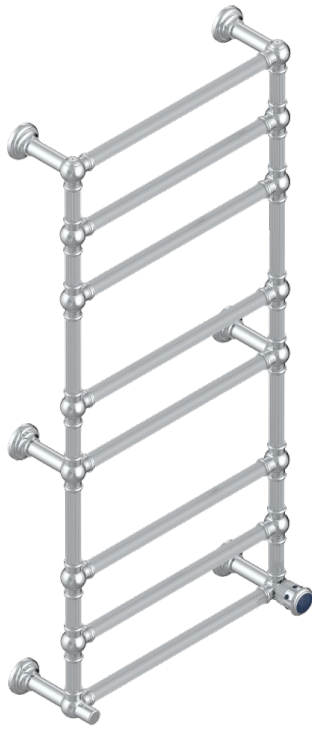

TROCADERO LAPIS LAZULI

U7B-TWF8H1

Traditional towel warmer with fluted tube, 8 rails, 625 mm x 1325 mm, hydronic with 1 stylised handle

CHARACTERISTIC

- Trocadéro Lapis Lazuli
- Traditional towel warmer with fluted tube, 8 rails, 625 mm x 1325 mm, hydronic with 1 stylised handle

TECHNICAL SPECS

- Pression : 0,5 bars < P < 3 bars (recommandée)
- Pressure : 7.25 psi < P < 43.5 psi (advised)
- Température eau maximale conseillée : 60°C
- Maximum water temperature advised: 140°F
- Hauteur minimale au sol (maximum height from the ground) : 60 cm (24")
- Puissance / Power : 171W à Delta T 30

AVAILABLE FINITIONS

Blush PVD - H62
Brass color PVD - H49
Brown bronze color PVD - F33
Gold color PVD - H52
Graphite PVD - H64
Lacquered light bronze - D01

Matt Amber PVD - H67
Matt blush PVD - H60
Matt brass color PVD - H50
Matt brown bronze color PVD - F34
Matt chrome - C02
Matt gold - F07

Matt gold color PVD - H53
Matt graphite PVD - H65
Matt nickel (color finish) - C01
Matt nickel color PVD - H56
Nickel color PVD - H55
Polished chrome (color finish) - A02

Polished gold (color finish) - F01
Polished nickel - B01
Soft gold - F30
Soft matt gold - F31
Umber PVD - H66