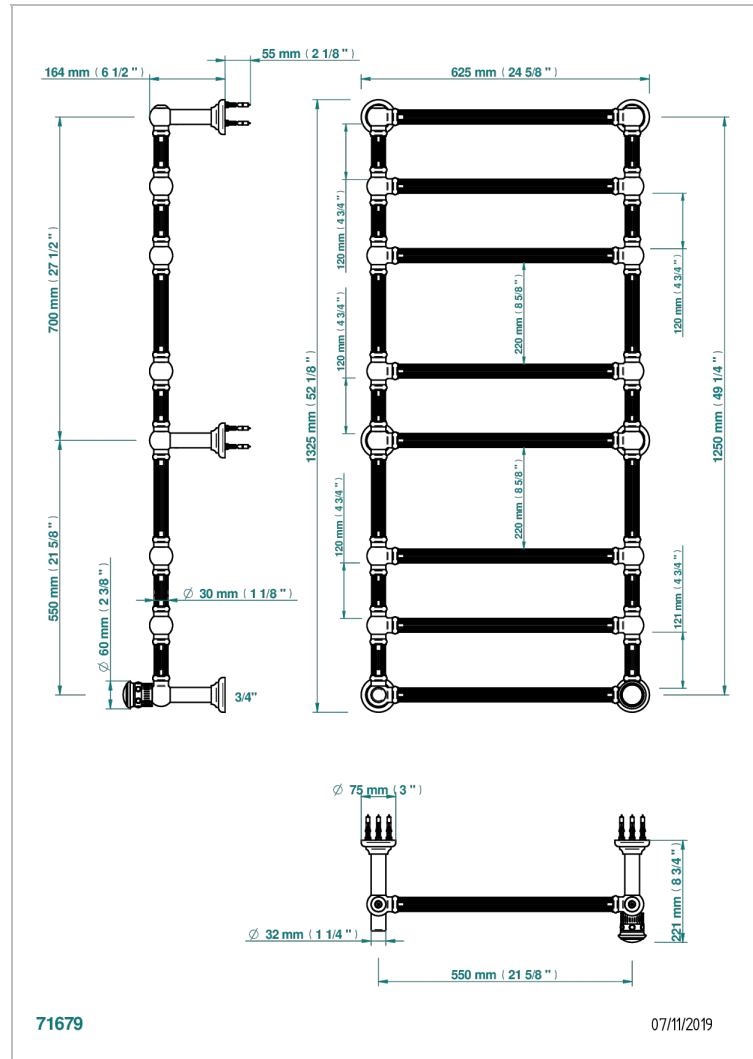

TROCADERO LAPIS LAZULI

U7B-TWF8H1

THG[®]
PARIS

Traditional towel warmer with fluted tube, 8 rails, 625 mm x 1325 mm, hydronic with 1 stylised handle

CARACTERÍSTICAS

- Trocadero Lapis Lazuli
- Traditional towel warmer with fluted tube, 8 rails, 625 mm x 1325 mm, hydronic with 1 stylised handle

ESPECIFICACIONES TÉCNICAS

- Pression : 0,5 bars < P < 3 bars (recommandée)
- Pressure : 7.25 psi < P < 43.5 psi (advised)
- Température eau maximale conseillée : 60°C
- Maximum water temperature advised: 140°F
- Hauteur minimale au sol (maximum height from the ground) : 60 cm (24")
- Puissance / Power : 171W à Delta T 30