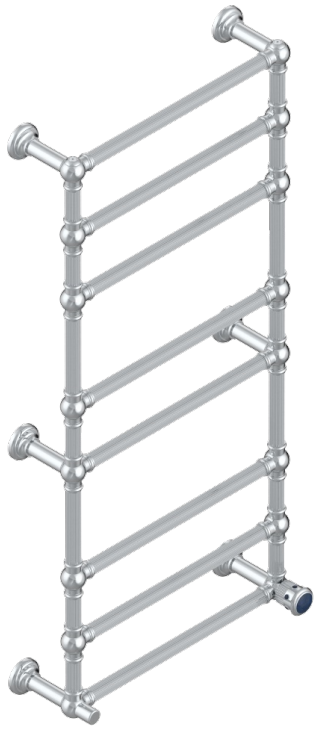

TROCADERO LAPIS LAZULI

U7B-TWF8H1

THG[®]
PARIS

Traditional towel warmer with fluted tube, 8 rails, 625 mm x 1325 mm, hydronic with 1 stylised handle

CARACTERÍSTICAS

- Trocadero Lapis Lazuli
- Traditional towel warmer with fluted tube, 8 rails, 625 mm x 1325 mm, hydronic with 1 stylised handle

ESPECIFICACIONES TÉCNICAS

- Pression : 0,5 bars < P < 3 bars (recommandée)
- Pressure : 7.25 psi < P < 43.5 psi (advised)
- Température eau maximale conseillée : 60°C
- Maximum water temperature advised: 140°F
- Hauteur minimale au sol (maximum height from the ground) : 60 cm (24")
- Puissance / Power : 171W à Delta T 30

ACABADOS DISPONIBLES

Bronce claro - D01
Cromo - A02
Cromo mate - C02
Dorado - F01
Dorado mate - F07
Dorado pálido - F30

Dorado pálido mate (sin barniz) - F31
Níquel - B01
Níquel mate - C01
Pvd blush - H62
Pvd blush mate - H60
Pvd color latón - H49

Pvd color latón mate - H50
Pvd color níquel - H55
Pvd color níquel mate - H56
Pvd color oro - H52
Pvd color oro mate - H53
Pvd grafito - H64

Pvd grafito mate - H65
Pvd marrón bronce - F33
Pvd marrón bronce mate - F34
Pvd umber - H66
Pvd umber mate - H67