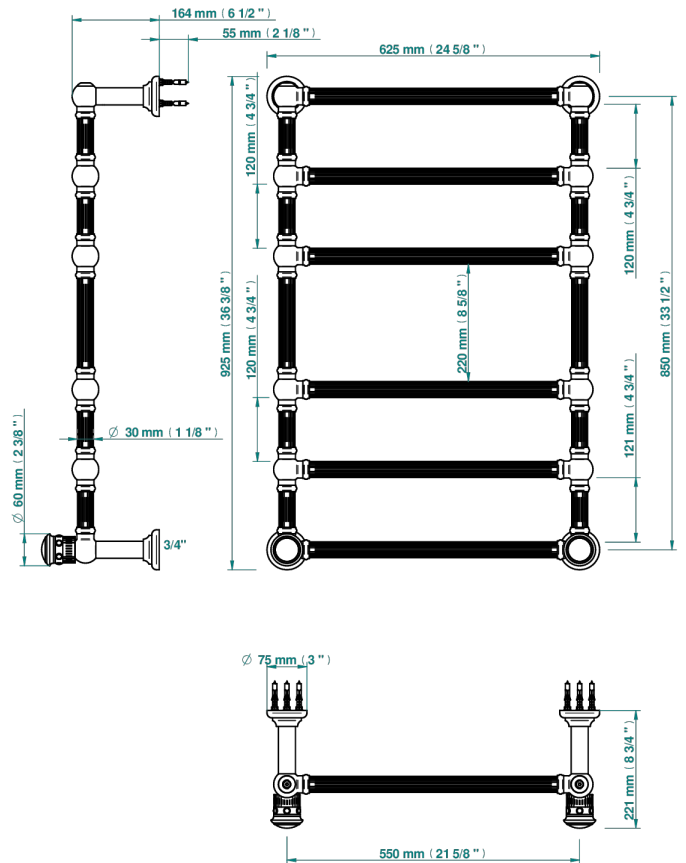

TROCADERO LAPIS LAZULI

U7B-TWF6H2

Traditional towel warmer with fluted tube, 6 rails, 625 mm x 925 mm, hydronic with 2 stylised handles

71678

07/11/2019

CHARACTERISTIC

- Trocadéro Lapis Lazuli
- Traditional towel warmer with fluted tube, 6 rails, 625 mm x 925 mm, hydronic with 2 stylised handles

TECHNICAL SPECS

- Pression : 0,5 bars < P < 3 bars (recommandée)
- Pressure : 7.25 psi < P < 43.5 psi (advised)
- Température eau maximale conseillée : 60°C
- Maximum water temperature advised: 140°F
- Hauteur minimale au sol (maximum height from the ground) : 60 cm (24")
- Puissance / Power : 128W à Delta T 30