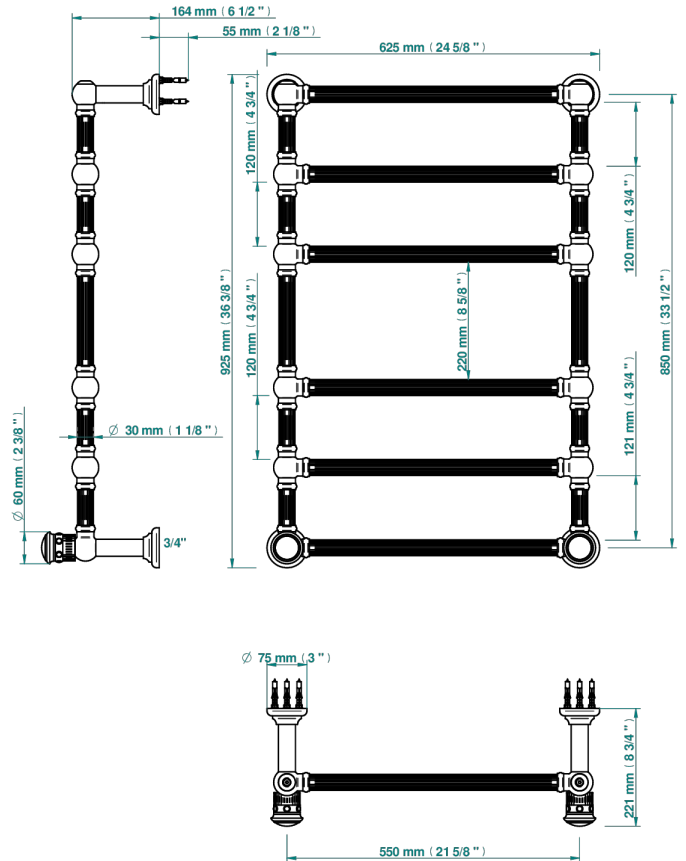

# TROCADERO LAPIS LAZULI

U7B-TWF6H2

Traditional towel warmer with fluted tube, 6 rails, 625 mm x 925 mm, hydronic with 2 stylised handles

THG<sup>®</sup>  
PARIS

71678

07/11/2019

## CARACTERÍSTICAS

- Trocadero Lapis Lazuli
- Traditional towel warmer with fluted tube, 6 rails, 625 mm x 925 mm, hydronic with 2 stylised handles

## ESPECIFICACIONES TÉCNICAS

- Pression : 0,5 bars < P < 3 bars (recommandée)
- Pressure : 7.25 psi < P < 43.5 psi (advised)
- Température eau maximale conseillée : 60°C
- Maximum water temperature advised: 140°F
- Hauteur minimale au sol (maximum height from the ground) : 60 cm (24")
- Puissance / Power : 128W à Delta T 30