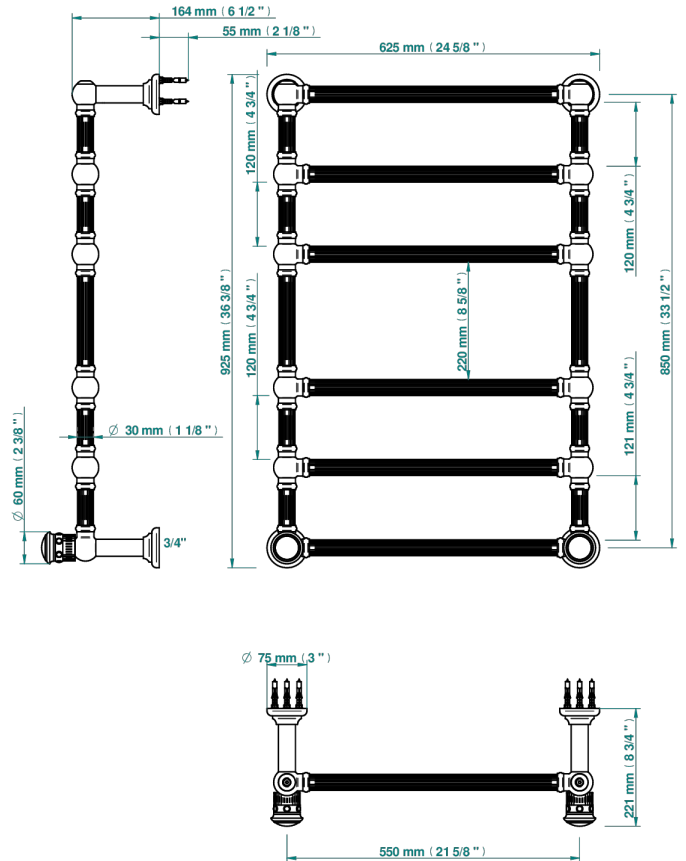

TROCADERO LAPIS LAZULI

U7B-TWF6H2

Traditional towel warmer with fluted tube, 6 rails, 625 mm x 925 mm, hydronic with 2 stylised handles

71678

07/11/2019

CHARACTERISTIC

- Trocadéro Lapis Lazuli
- Traditional towel warmer with fluted tube, 6 rails, 625 mm x 925 mm, hydronic with 2 stylised handles

TECHNICAL SPECS

- Pression : 0,5 bars < P < 3 bars (recommandée)
- Pressure : 7.25 psi < P < 43.5 psi (advised)
- Température eau maximale conseillée : 60°C
- Maximum water temperature advised: 140°F
- Hauteur minimale au sol (maximum height from the ground) : 60 cm (24")
- Puissance / Power : 128W à Delta T 30