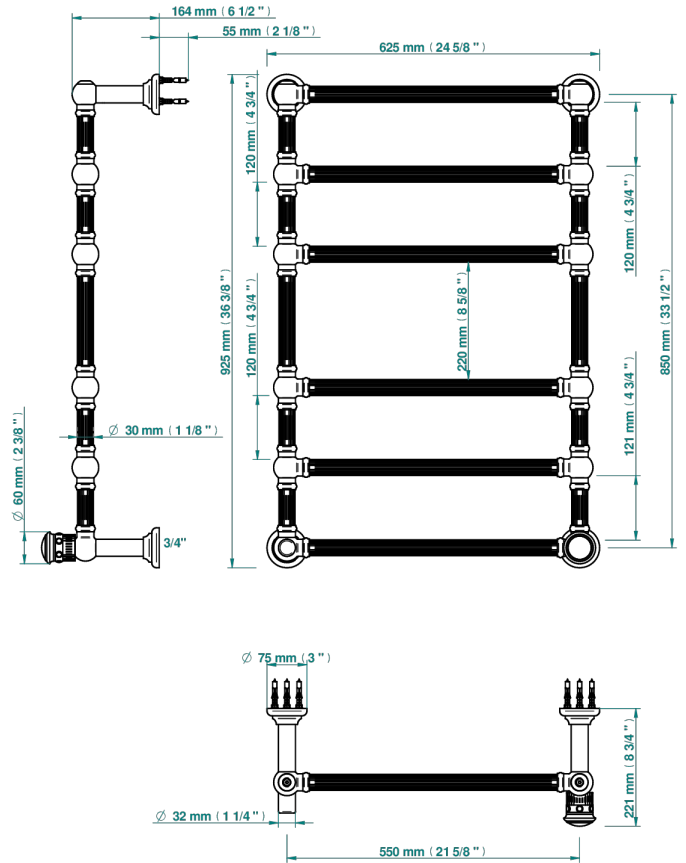

TROCADERO LAPIS LAZULI

U7B-TWF6H1

THG[®]
PARIS

Traditional towel warmer with fluted tube, 6 rails, 625 mm x 925 mm, hydronic with 1 stylised handle

71677

06/11/2019

CARACTERÍSTICAS

- Trocadero Lapis Lazuli
- Traditional towel warmer with fluted tube, 6 rails, 625 mm x 925 mm, hydronic with 1 stylised handle

ESPECIFICACIONES TÉCNICAS

- Pression : 0,5 bars < P < 3 bars (recommandée)
- Pressure : 7.25 psi < P < 43.5 psi (advised)
- Température eau maximale conseillée : 60°C
- Maximum water temperature advised: 140°F
- Hauteur minimale au sol (maximum height from the ground) : 60 cm (24")
- Puissance / Power : 128W à Delta T 30