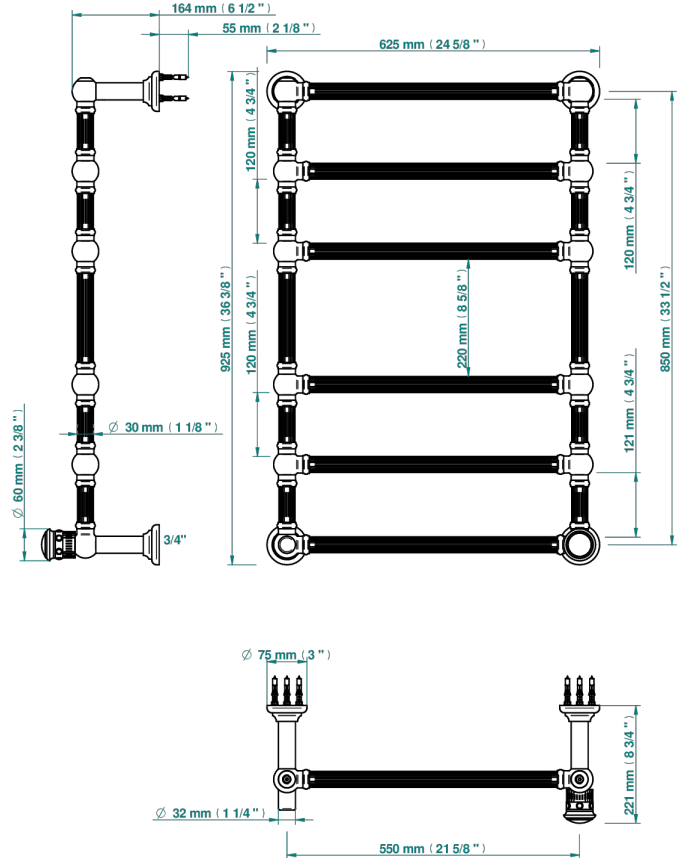

# TROCADERO LAPIS LAZULI

U7B-TWF6H1

Traditional towel warmer with fluted tube, 6 rails, 625 mm x 925 mm, hydronic with 1 stylised handle

71677

06/11/2019

## CHARACTERISTIC

- Trocadéro Lapis Lazuli
- Traditional towel warmer with fluted tube, 6 rails, 625 mm x 925 mm, hydronic with 1 stylised handle

## TECHNICAL SPECS

- Pression : 0,5 bars < P < 3 bars (recommandée)
- Pressure : 7.25 psi < P < 43.5 psi (advised)
- Température eau maximale conseillée : 60°C
- Maximum water temperature advised: 140°F
- Hauteur minimale au sol (maximum height from the ground) : 60 cm (24")
- Puissance / Power : 128W à Delta T 30