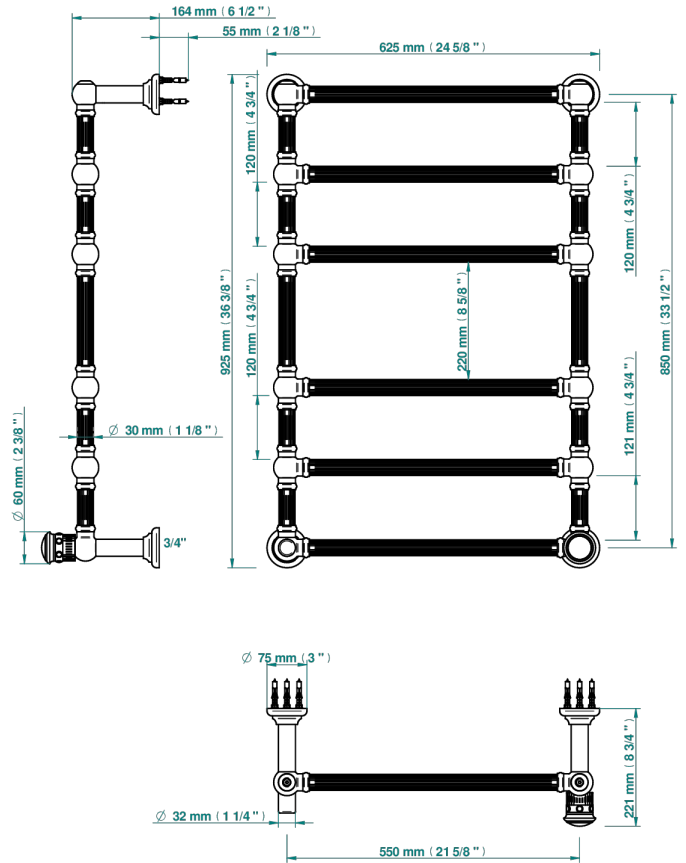

# TROCADERO LAPIS LAZULI

U7B-TWF6H1

THG<sup>®</sup>  
PARIS

Traditional towel warmer with fluted tube, 6 rails, 625 mm x 925 mm, hydronic with 1 stylised handle

71677

06/11/2019

## CARACTERÍSTICAS

- Trocadero Lapis Lazuli
- Traditional towel warmer with fluted tube, 6 rails, 625 mm x 925 mm, hydronic with 1 stylised handle

## ESPECIFICACIONES TÉCNICAS

- Pression : 0,5 bars < P < 3 bars (recommandée)
- Pressure : 7.25 psi < P < 43.5 psi (advised)
- Température eau maximale conseillée : 60°C
- Maximum water temperature advised: 140°F
- Hauteur minimale au sol (maximum height from the ground) : 60 cm (24")
- Puissance / Power : 128W à Delta T 30