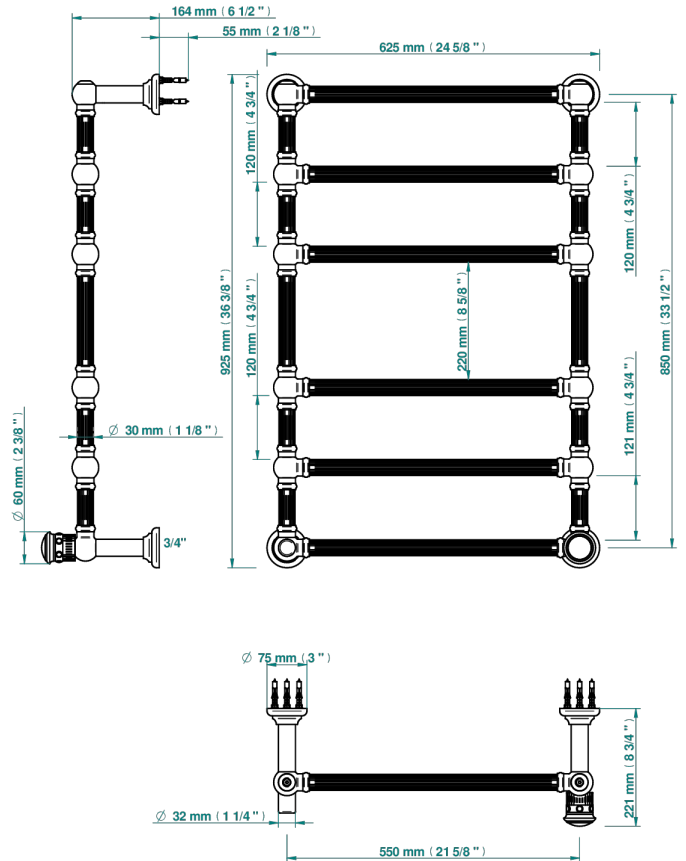

TROCADERO LAPIS LAZULI

U7B-TWF6H1

THG[®]
PARIS

Traditional towel warmer with fluted tube, 6 rails, 625 mm x 925 mm, hydronic with 1 stylised handle

71677

06/11/2019

CHARACTERISTIC

- Trocadéro Lapis Lazuli
- Traditional towel warmer with fluted tube, 6 rails, 625 mm x 925 mm, hydronic with 1 stylised handle

TECHNICAL SPECS

- Pression : 0,5 bars < P < 3 bars (recommandée)
- Pressure : 7.25 psi < P < 43.5 psi (advised)
- Température eau maximale conseillée : 60°C
- Maximum water temperature advised: 140°F
- Hauteur minimale au sol (maximum height from the ground) : 60 cm (24")
- Puissance / Power : 128W à Delta T 30